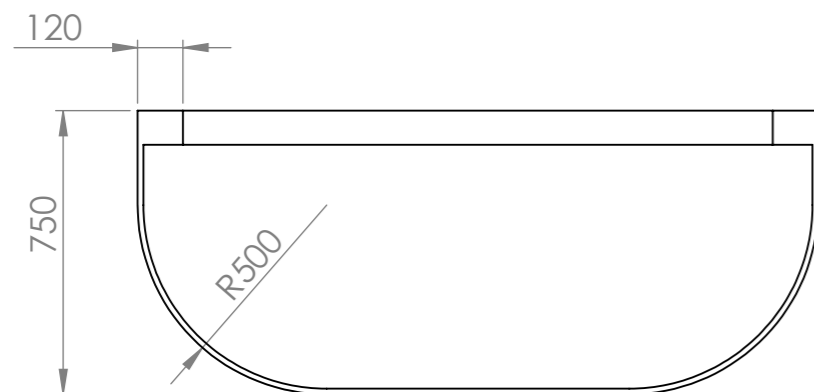

Commercial Pots

Commercial Pots
Blue Mountains
1300 554 575
commercial@commercialpots.com.au
commercialpots.com.au
Copyright Commercial Pots

Product Name : City Bowl 1800 Medium

Product Dimensions : 1800D x 750H

Date : 29/8/2020 **Revision :** 1

Top View

Side View

Section View A-A

Dimetric View