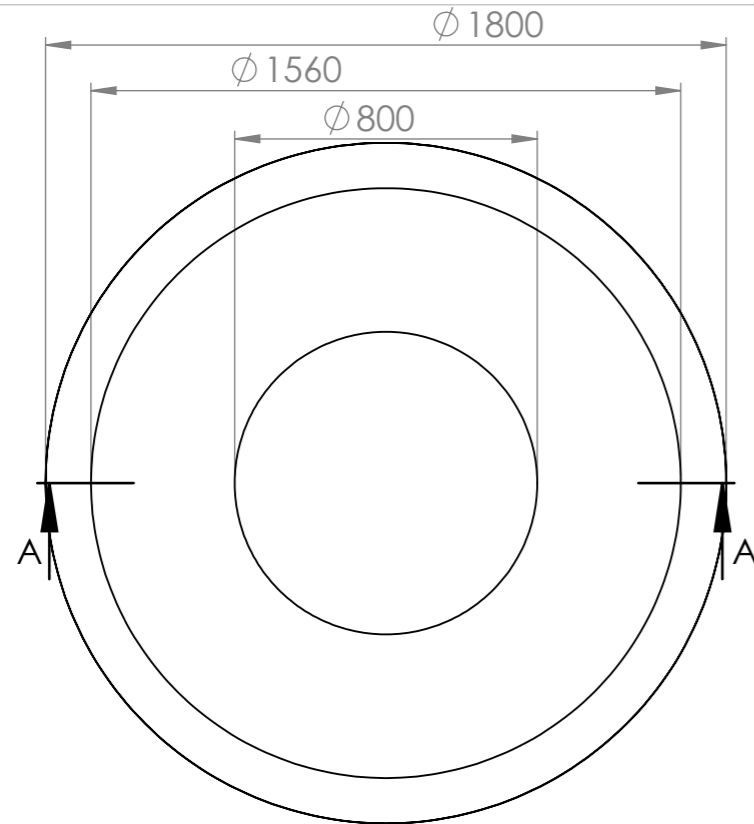

Commercial Pots

Commercial Pots
Blue Mountains
1300 554 575
commercial@commercialpots.com.au
commercialpots.com.au
Copyright Commercial Pots

Product Name : City Bowl 1800 Medium

Product Dimensions : 1800D x 750H

Date : 29/8/2020 **Revision :** 1

Top View

Side View

Section View A-A

Dimetric View