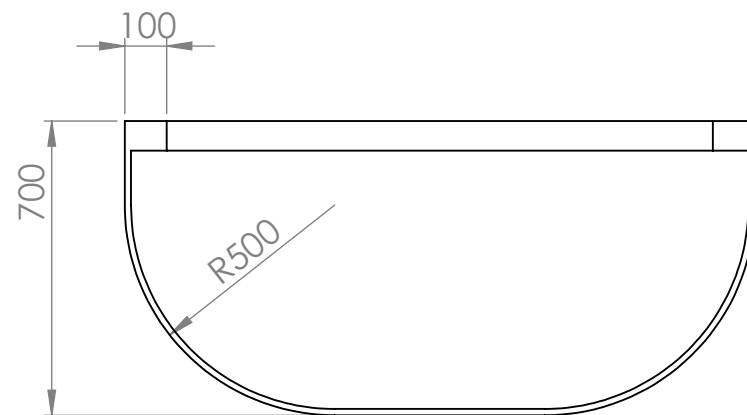

Commercial Pots

Commercial Pots
Blue Mountains
1300 554 575
commercial@commercialpots.com.au
commercialpots.com.au
Copyright Commercial Pots

Product Name : City Bowl 1500D x 700H

Product Dimensions : 1500D x 700H

Date : 29/8/2020 **Revision :** 1

Top View

Side View

Section View A-A

Dimetric View