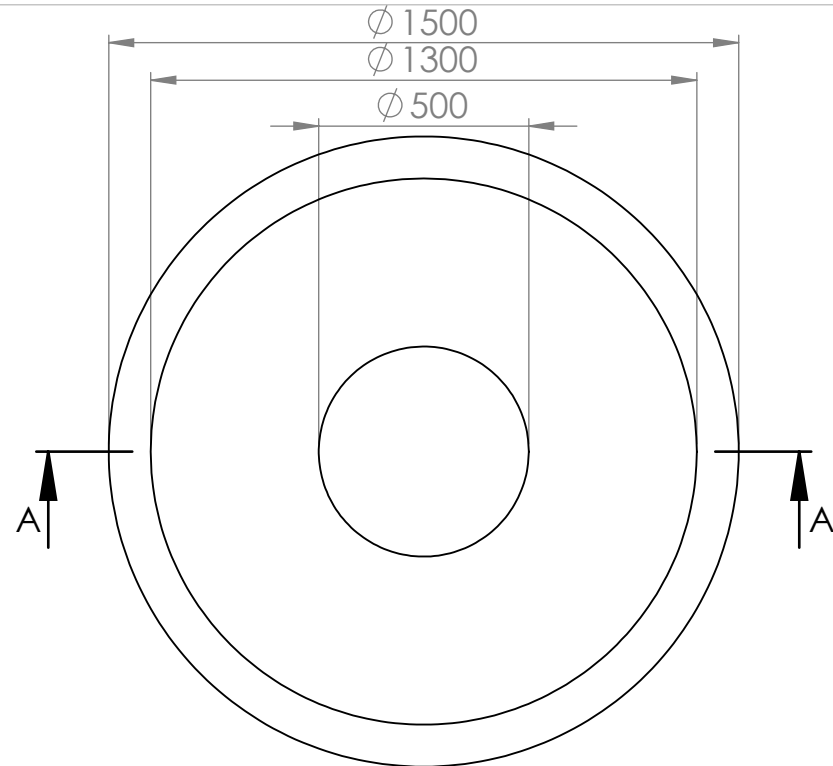

Commercial Pots

Commercial Pots
Blue Mountains
1300 554 575
commercial@commercialpots.com.au
commercialpots.com.au
Copyright Commercial Pots

Product Name : City Bowl 1500D x 700H

Product Dimensions : 1500D x 700H

Date : 29/8/2020 **Revision :** 1

Top View

Side View

Section View A-A

Dimetric View