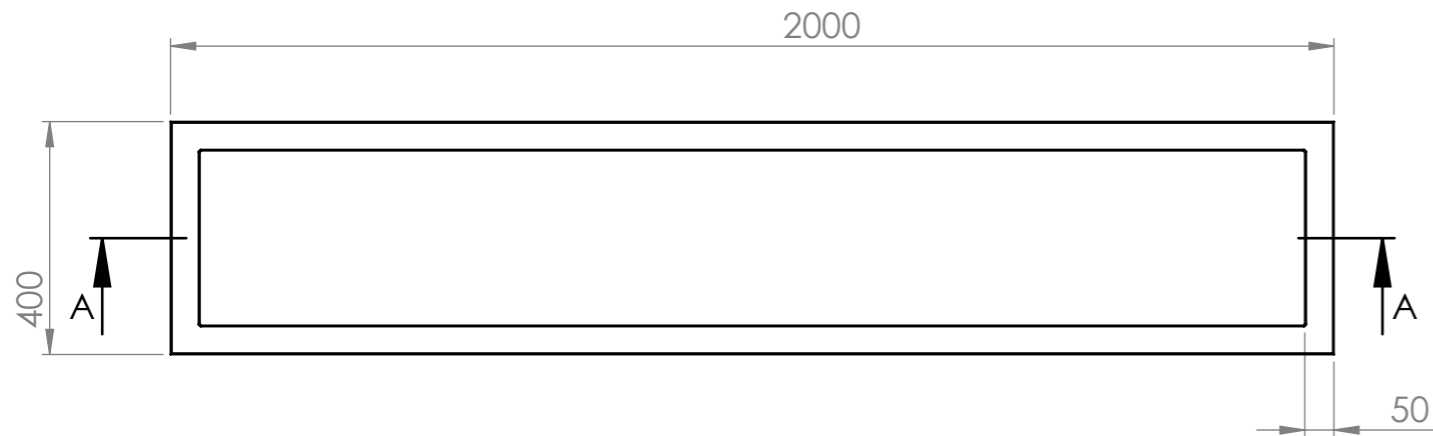

Commercial Pots

**Commercial Pots
Blue Mountains**

1300 554 575

commercial@commercialpots.com.au

commercialpots.com.au

Copyright Commercial Pots

Product Name : Low Trough Planter 2000L 400H

Product Dimensions : 2000L X 400W X 400H

Date : 1/9/2020

Revision : 1

Top View

Dimetric View

Section View A-A

Side View