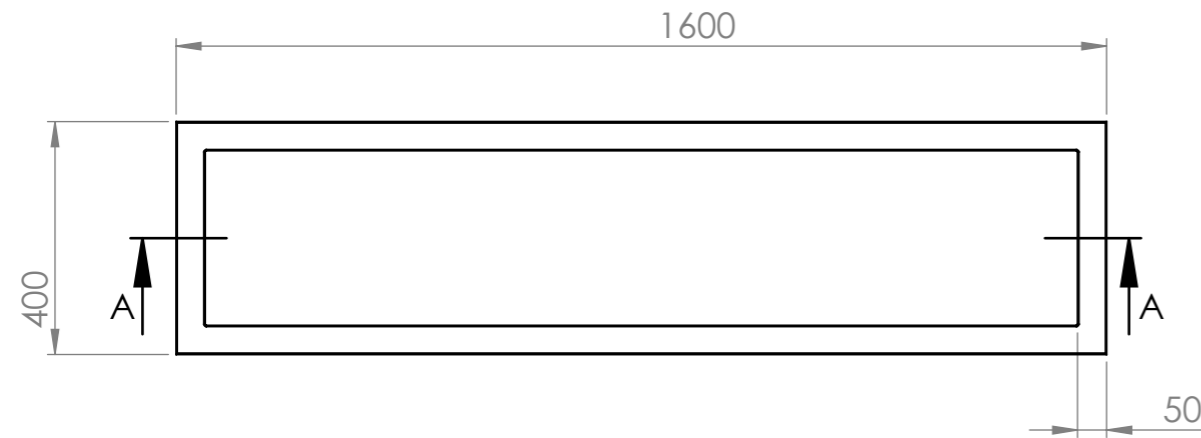

Commercial Pots

Commercial Pots
Blue Mountains

1300 554 575

commercial@commercialpots.com.au

commercialpots.com.au

Copyright Commercial Pots

Product Name : Low Trough Planter 1600L 400H

Product Dimensions : 1600L X 400W X 400H

Date : 1/9/2020

Revision : 1

Top View

Dimetric View

Section View A-A

Side View