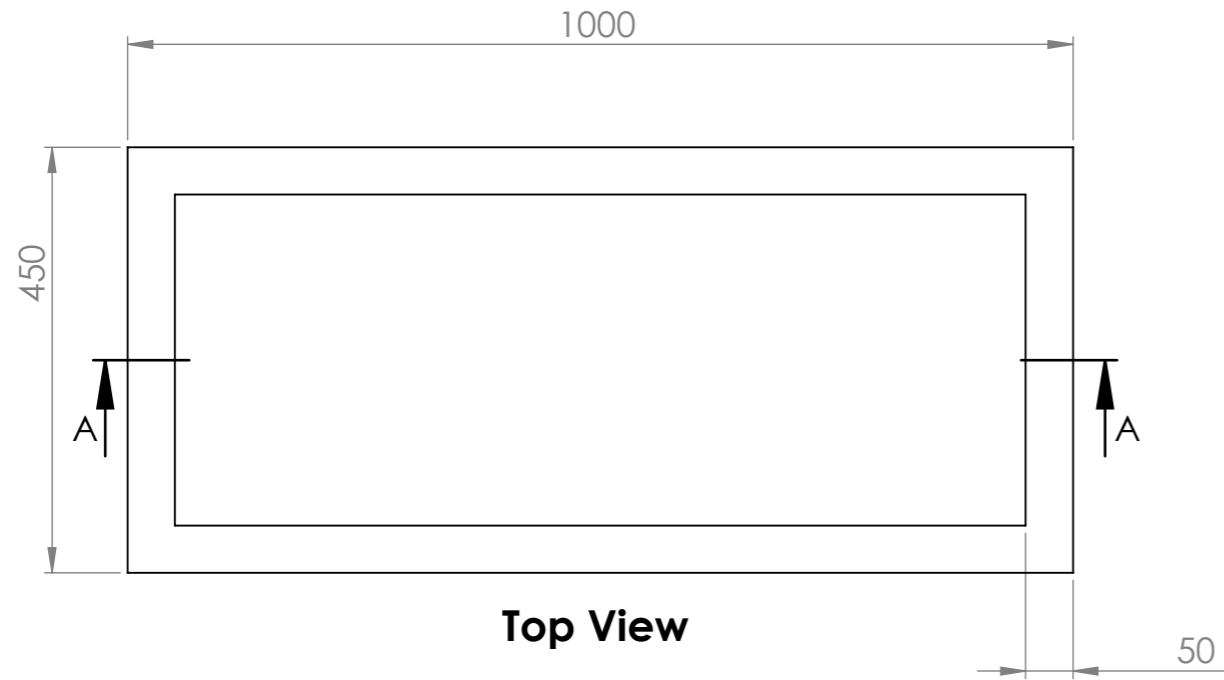

Commercial Pots

Commercial Pots
Blue Mountains

1300 554 575

commercial@commercialpots.com.au

commercialpots.com.au

Copyright Commercial Pots

Product Name : Low Trough Planter 1000L 450H

Product Dimensions : 1000L X 450W X 450H

Date : 1/9/2020

Revision : 1

Top View

Dimetric View

Section View A-A

Side View