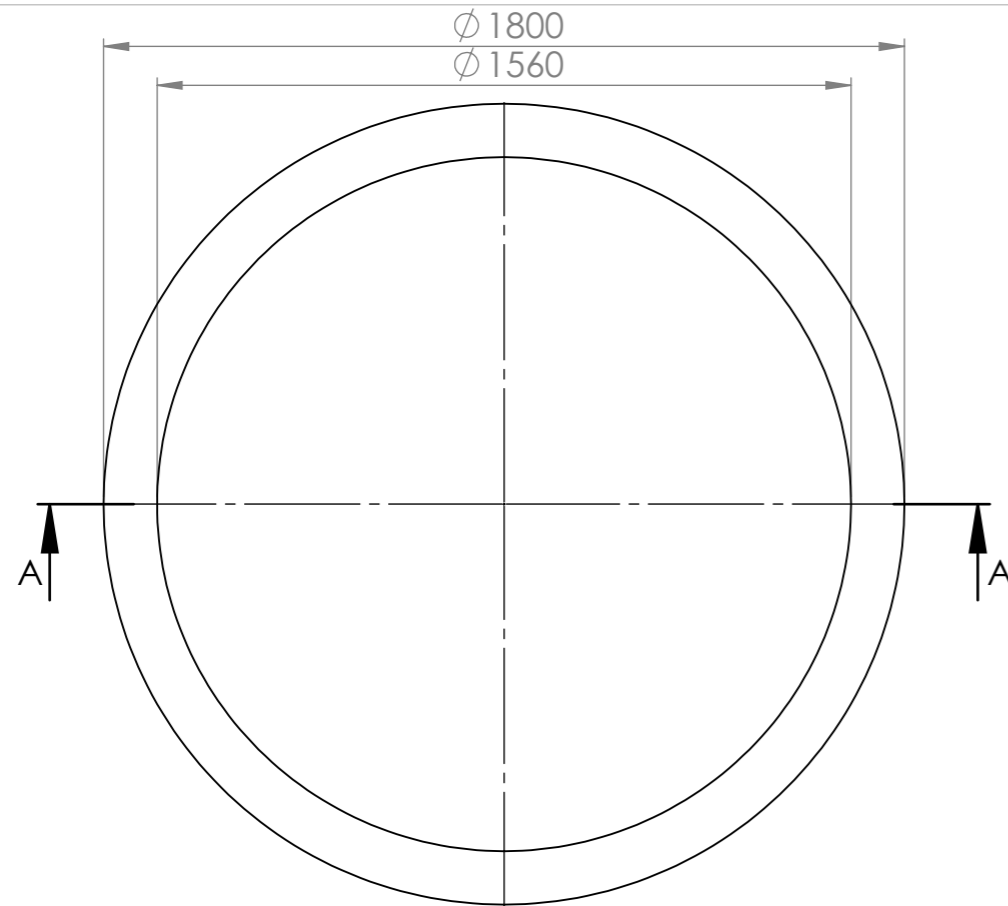

# Commercial Pots

**Commercial Pots**  
**Blue Mountains**

**1300 554 575**

**commercial@commercialpots.com.au**

**commercialpots.com.au**

Copyright Commercial Pots

**Product Name :** Cylinder Planter 1800

**Product Dimensions :** 1800D x 800H

**Date :** 7/5/2020

**Revision :** 1

**Top view**

**Section View A-A**

**Dimetric view**

**Side view**