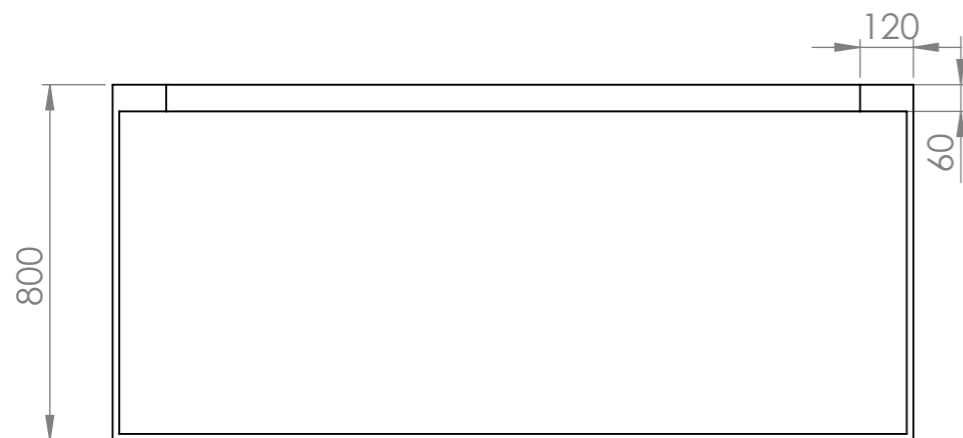

# Commercial Pots

**Commercial Pots**  
**Blue Mountains**

**1300 554 575**

**commercial@commercialpots.com.au**

**commercialpots.com.au**

Copyright Commercial Pots

**Product Name :** Cylinder Planter 1800

**Product Dimensions :** 1800D x 800H

**Date :** 7/5/2020

**Revision :** 1

**Top view**

**Section View A-A**

**Dimetric view**

**Side view**