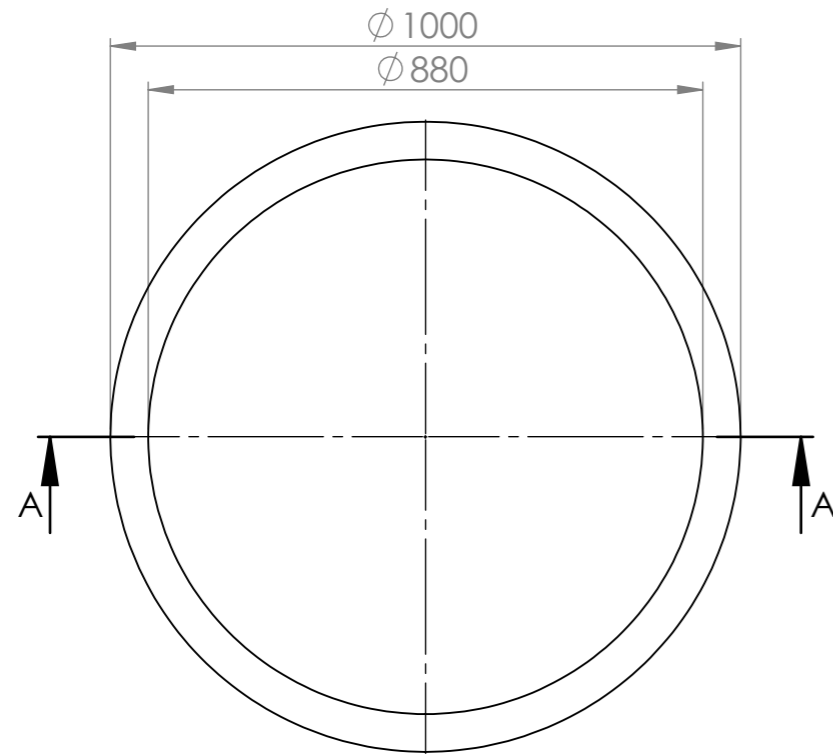

Commercial Pots

Commercial Pots
Blue Mountains
1300 554 575
commercial@commercialpots.com.au
commercialpots.com.au
Copyright Commercial Pots

Product Name : Cylinder Planter 1000

Product Dimensions : 1000D x 800H

Date : 7/5/2020

Revision : 1

Top view

Dimetric view

Section View A-A

Side view