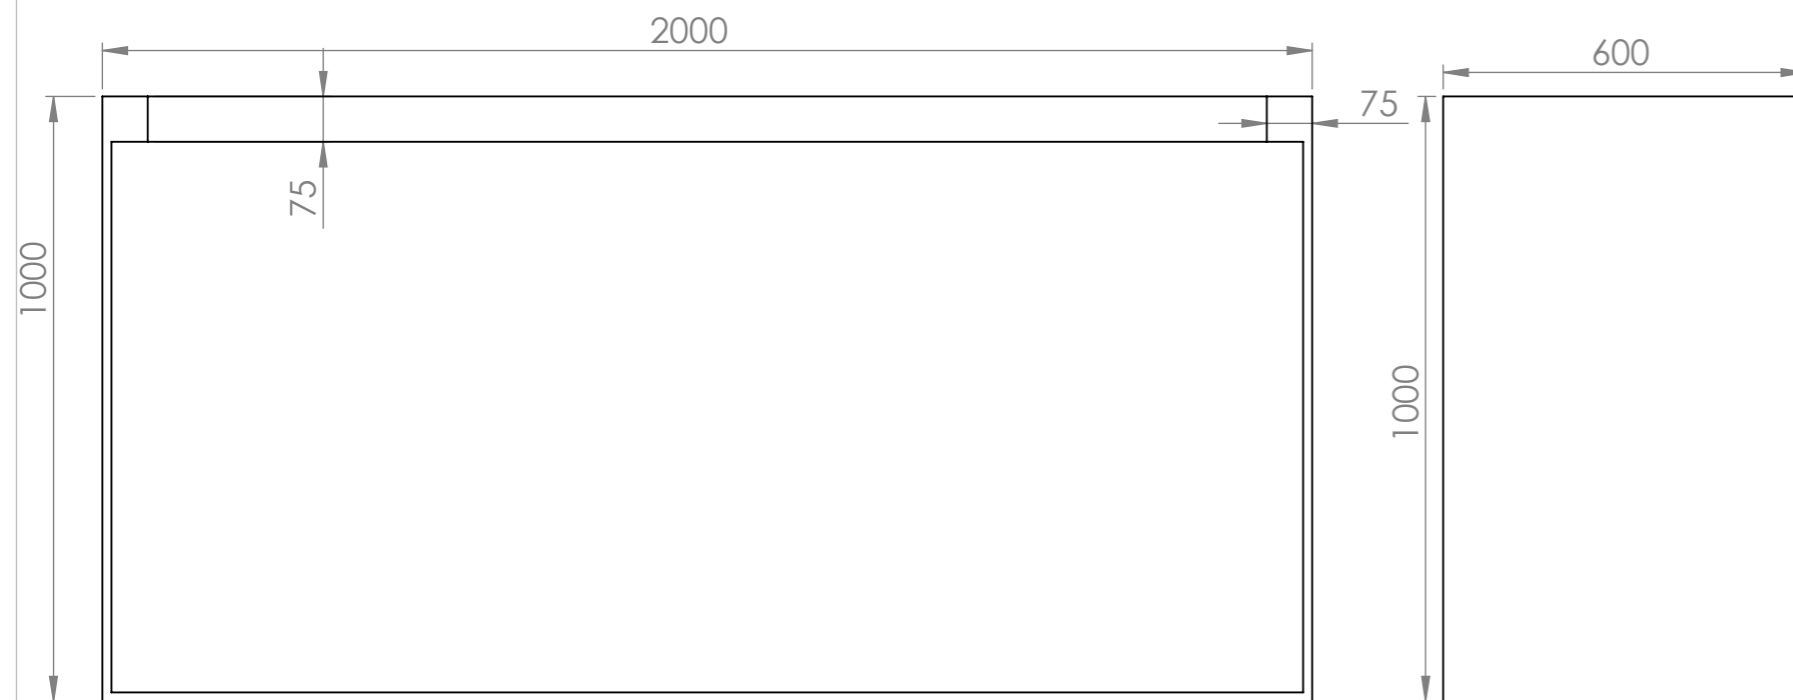

Product Dimensions : 2000L X 600W X 1000H

Date : 8/5/2020

Revision : 1

Top View

Dimetric View

Section View A-A

Side View