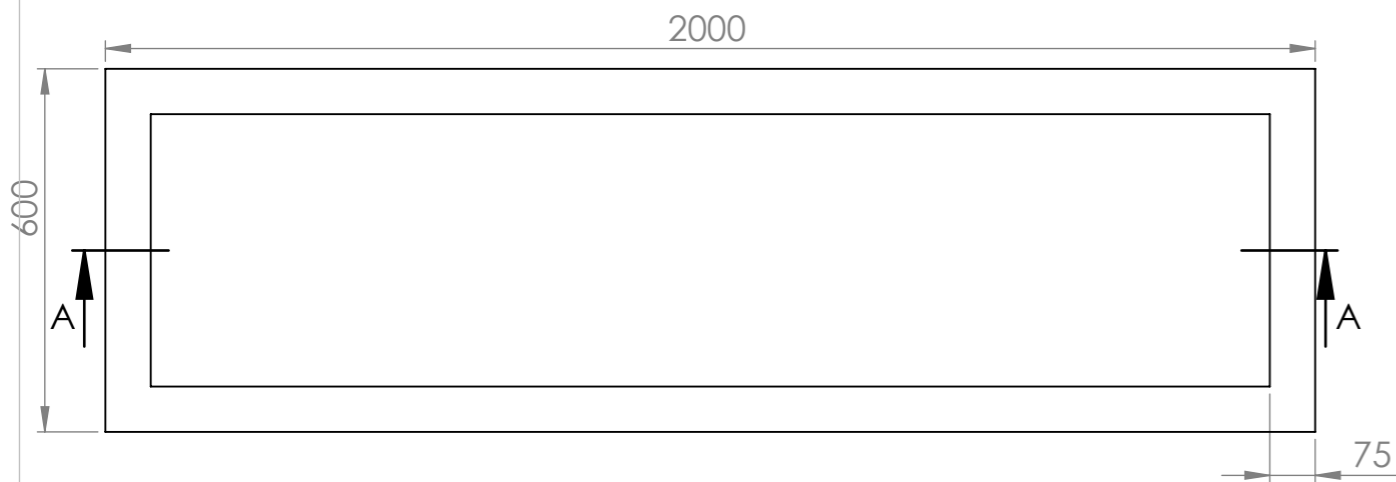

Product Dimensions : 2000L X 600W X 1000H

Date : 8/5/2020

Revision : 1

Top View

Dimetric View

Section View A-A

Side View