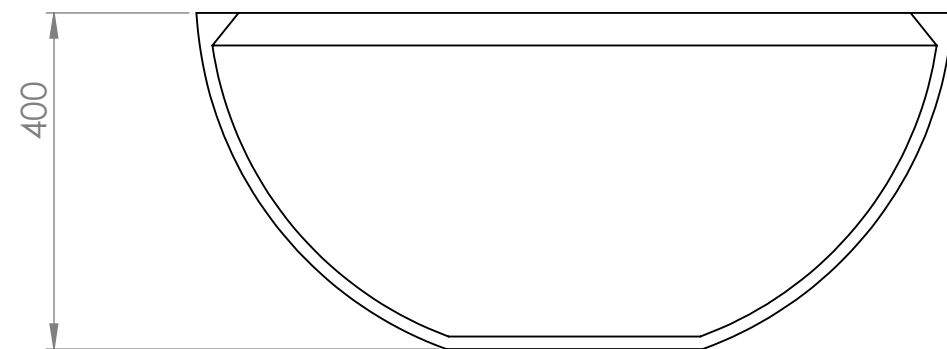

Commercial Pots

Commercial Pots
Blue Mountains
1300 554 575
commercial@commercialpots.com.au
commercialpots.com.au
Copyright Commercial Pots

Product Name : Urban Bowl 900

Product Dimensions : 900D x 400H

Date : 30/4/2020 **Revision :** 1

Top View

Section View A-A

Side View

Dimetric View