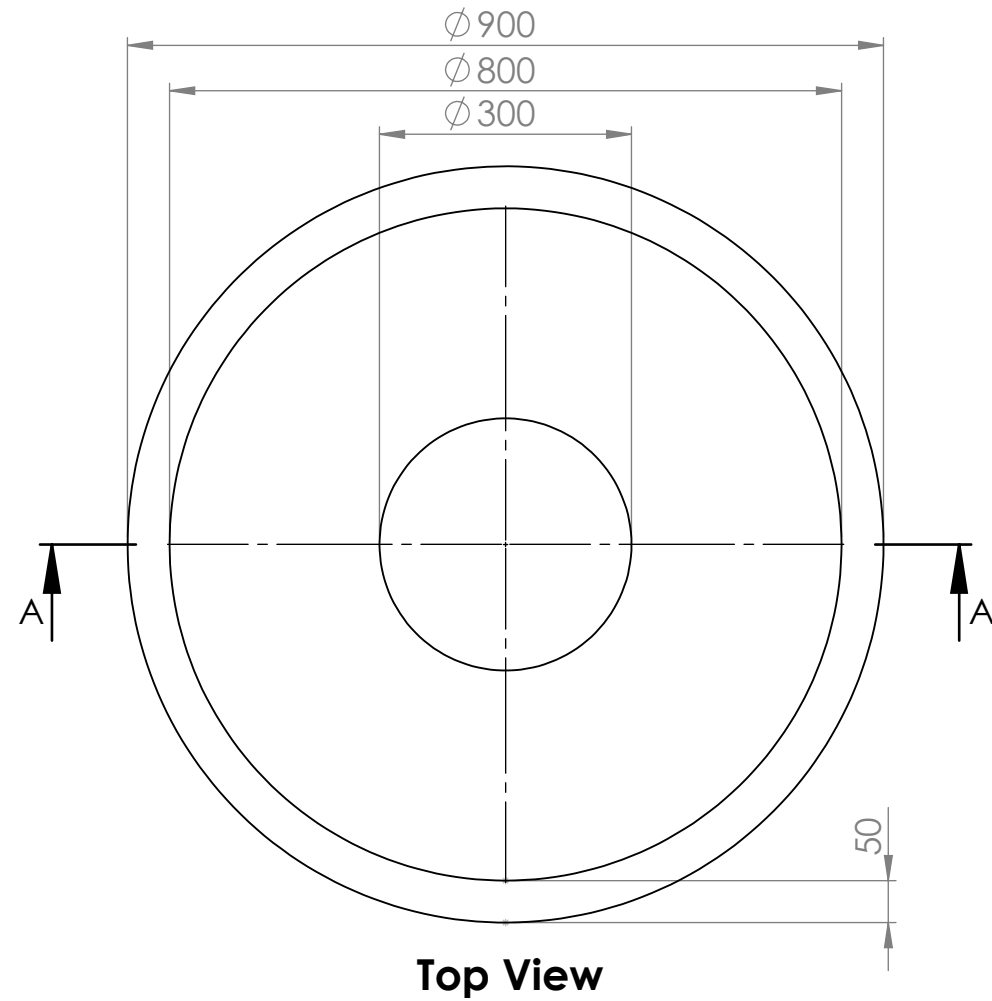

Commercial Pots

Commercial Pots
Blue Mountains
1300 554 575
commercial@commercialpots.com.au
commercialpots.com.au
Copyright Commercial Pots

Product Name : Urban Bowl 900

Product Dimensions : 900D x 400H

Date : 30/4/2020 **Revision :** 1

Top View

Section View A-A

Side View

Dimetric View