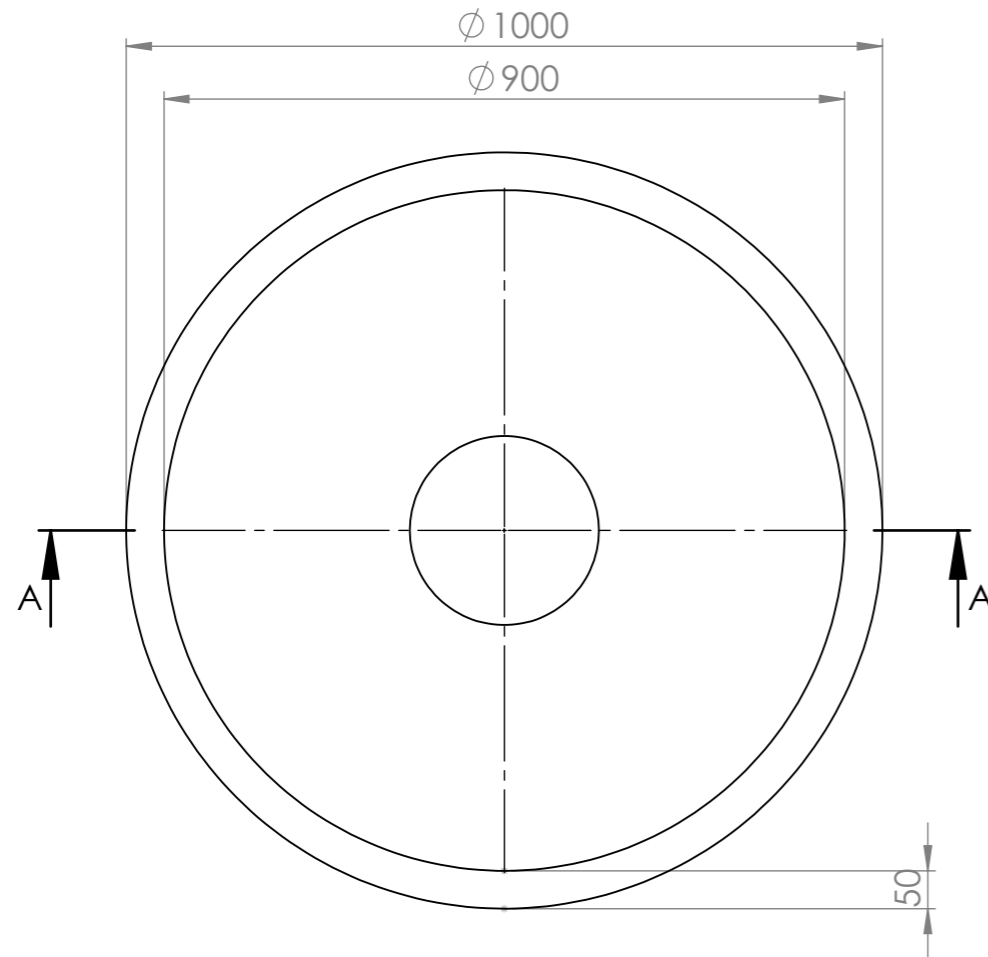

Commercial Pots

Commercial Pots
Blue Mountains

1300 554 575

commercial@commercialpots.com.au

commercialpots.com.au

Copyright Commercial Pots

Product Name : Urban Bowl 1000

Product Dimensions : 1000D x 300H

Date : 26/4/2020

Revision : 1

Top View

Section View A-A

Side View

Dimetric View