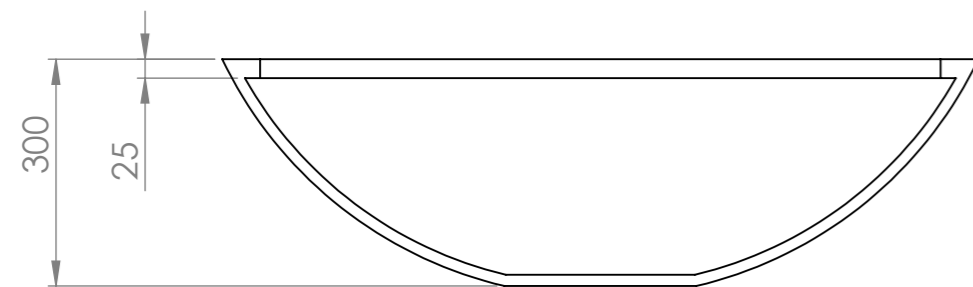

Commercial Pots

Commercial Pots
Blue Mountains

1300 554 575

commercial@commercialpots.com.au

commercialpots.com.au

Copyright Commercial Pots

Product Name : Urban Bowl 1000

Product Dimensions : 1000D x 300H

Date : 26/4/2020

Revision : 1

Top View

Section View A-A

Side View

Dimetric View