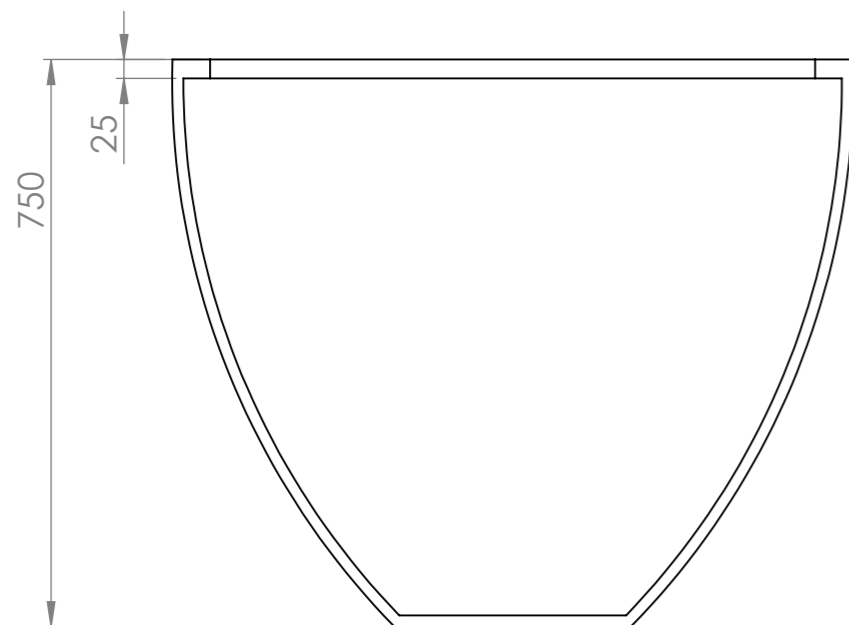

Commercial Pots

Commercial Pots
Blue Mountains
1300 554 575
commercial@commercialpots.com.au
commercialpots.com.au
Copyright Commercial Pots

Product Name : Tall Egg 900

Product Dimensions : 900D x 750H

Date : 27/4/2020 **Revision :** 1

Top View

Side View

Section View A-A

Dimetric View