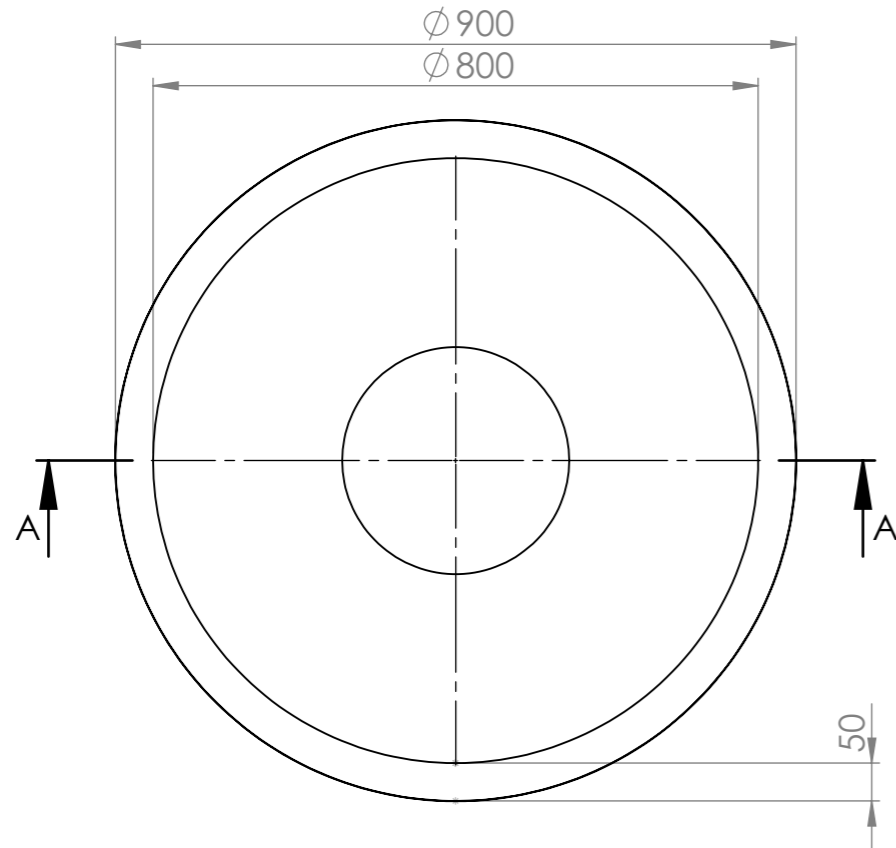

Commercial Pots

Commercial Pots
Blue Mountains
1300 554 575
commercial@commercialpots.com.au
commercialpots.com.au
Copyright Commercial Pots

Product Name : Tall Egg 900

Product Dimensions : 900D x 750H

Date : 27/4/2020 **Revision :** 1

Top View

Side View

Section View A-A

Dimetric View