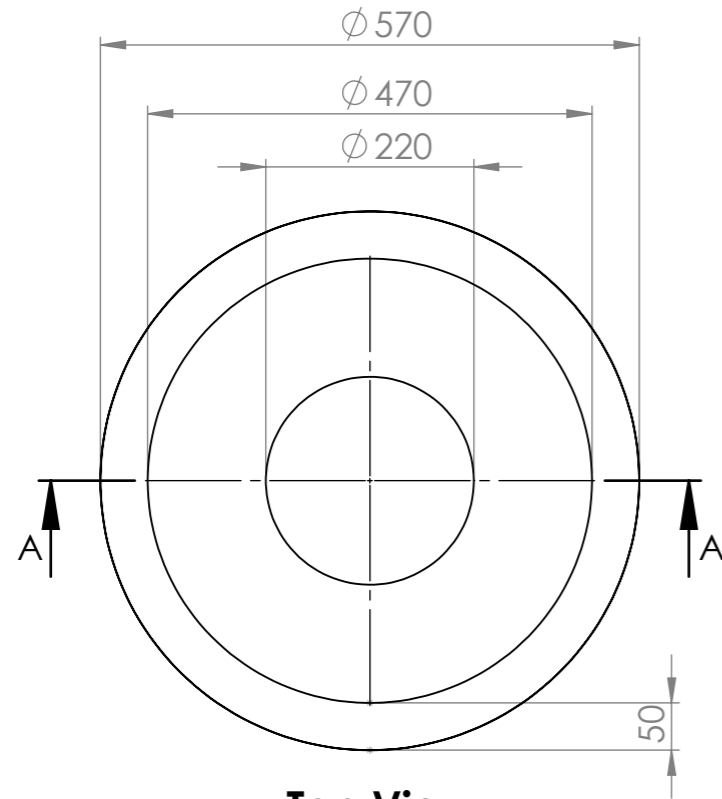

Commercial Pots

Commercial Pots
Blue Mountains
1300 554 575
commercial@commercialpots.com.au
commercialpots.com.au
Copyright Commercial Pots

Product Name : Tall Egg 570

Product Dimensions : 570D x 560H

Date : 30/4/2020 **Revision :** 1

Top View

Side View

Section View A-A

Dimetric View