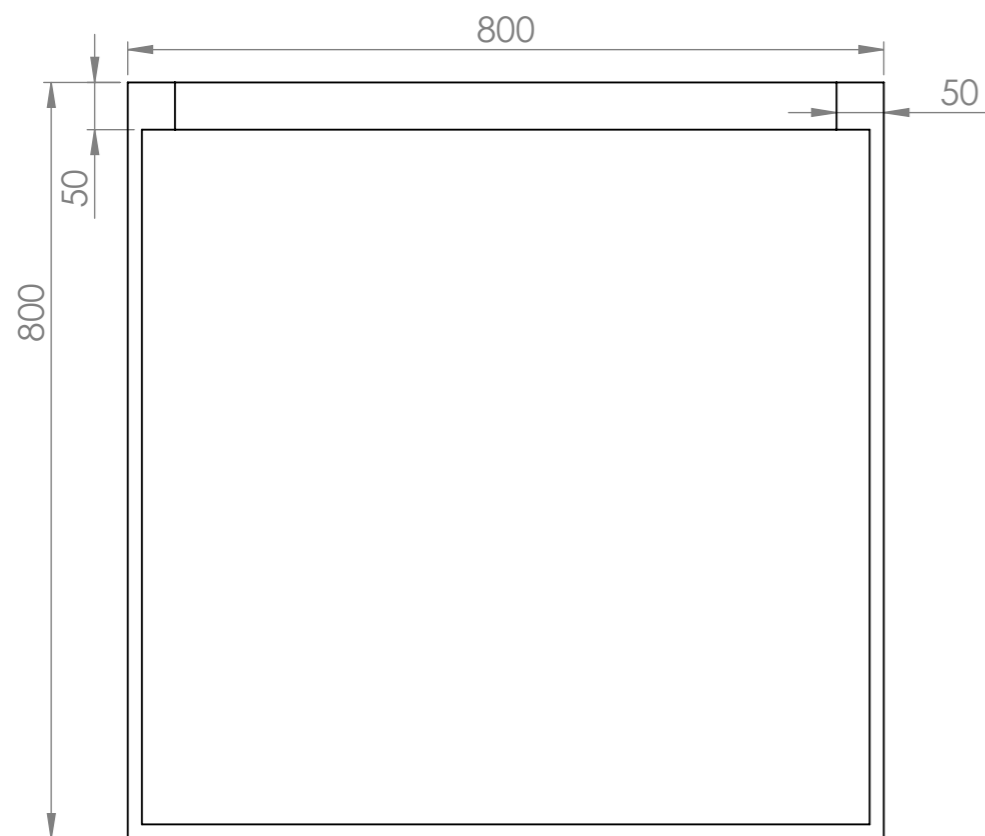

Commercial Pots

Commercial Pots
Blue Mountains

1300 554 575

commercial@commercialpots.com.au

commercialpots.com.au

Copyright Commercial Pots

Product Name : Slim Trough Planter 800

Product Dimensions : 800L X 400W X 800H

Date : 8/5/2020

Revision : 1

Top View

Section View A-A

Side View

Dimetric View