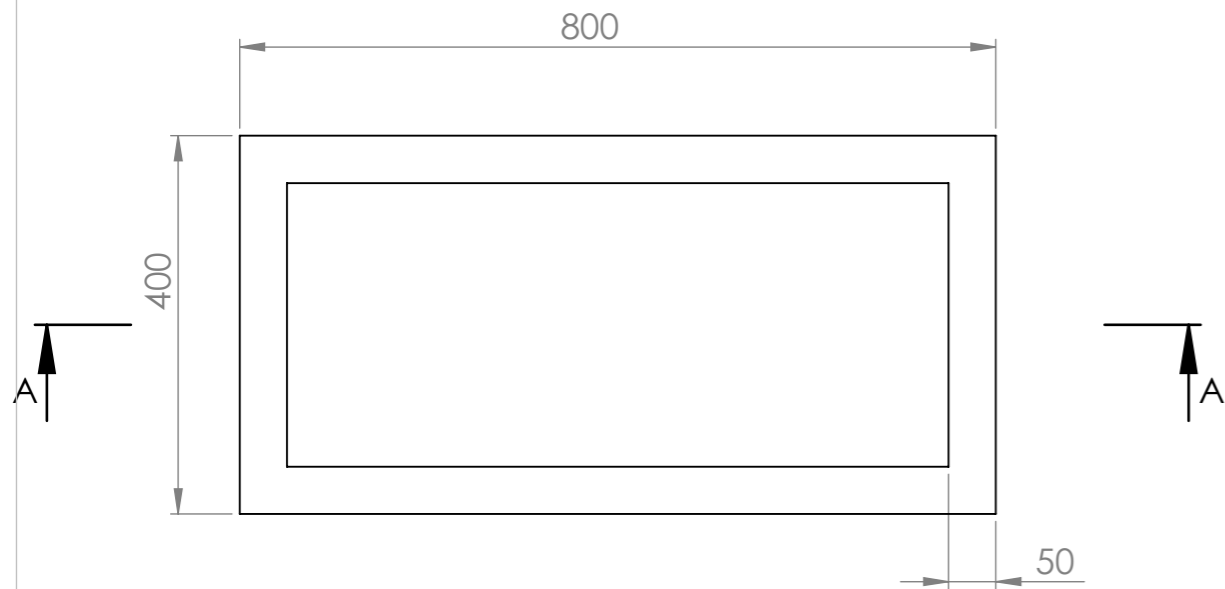

Commercial Pots

Commercial Pots
Blue Mountains

1300 554 575

commercial@commercialpots.com.au

commercialpots.com.au

Copyright Commercial Pots

Product Name : Slim Trough Planter 800

Product Dimensions : 800L X 400W X 800H

Date : 8/5/2020

Revision : 1

Top View

Section View A-A

Side View

Dimetric View