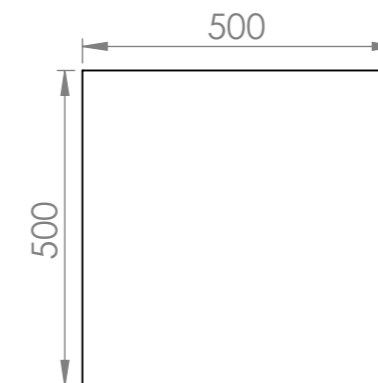

Product Dimensions : 2000L X 500W X 500H

Date : 8/5/2020

Revision : 1

Top View

Dimetric View

Section View A-A

Side View