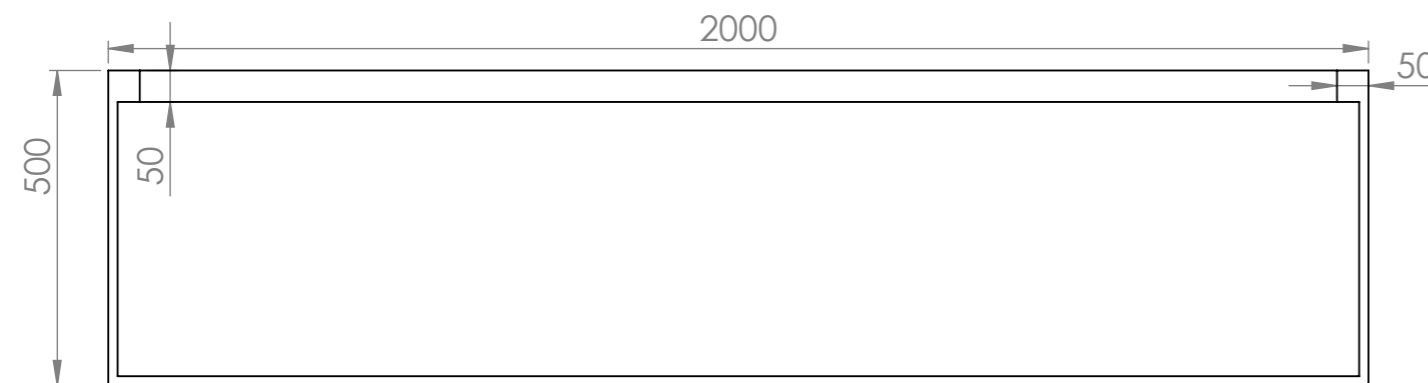

Product Dimensions : 2000L X 500W X 500H

Date : 8/5/2020

Revision : 1

Top View

Dimetric View

Section View A-A

Side View