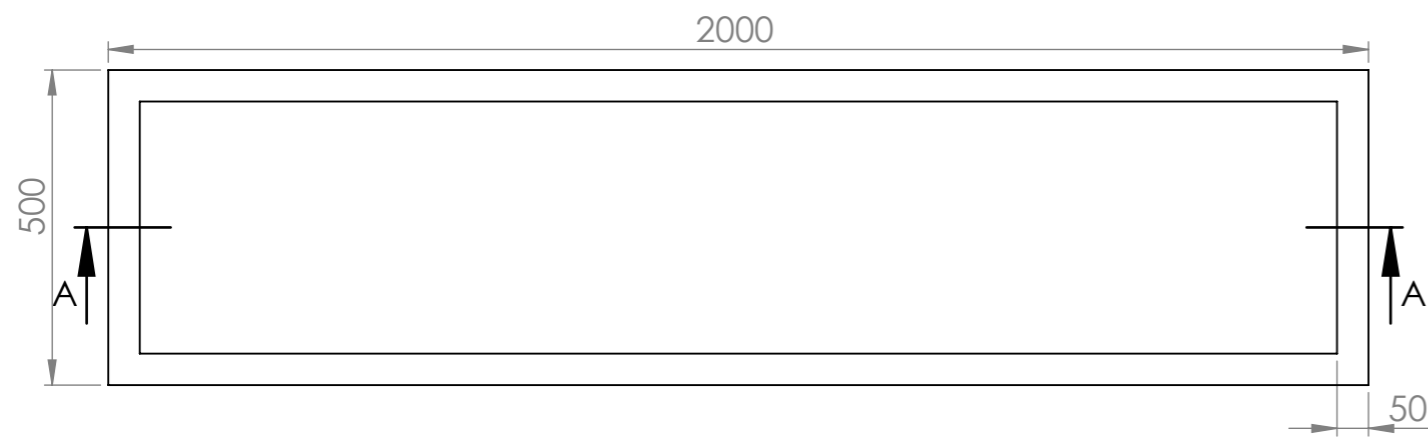

Product Dimensions : 2000L X 500W X 500H

Date : 8/5/2020

Revision : 1

Top View

Dimetric View

Section View A-A

Side View