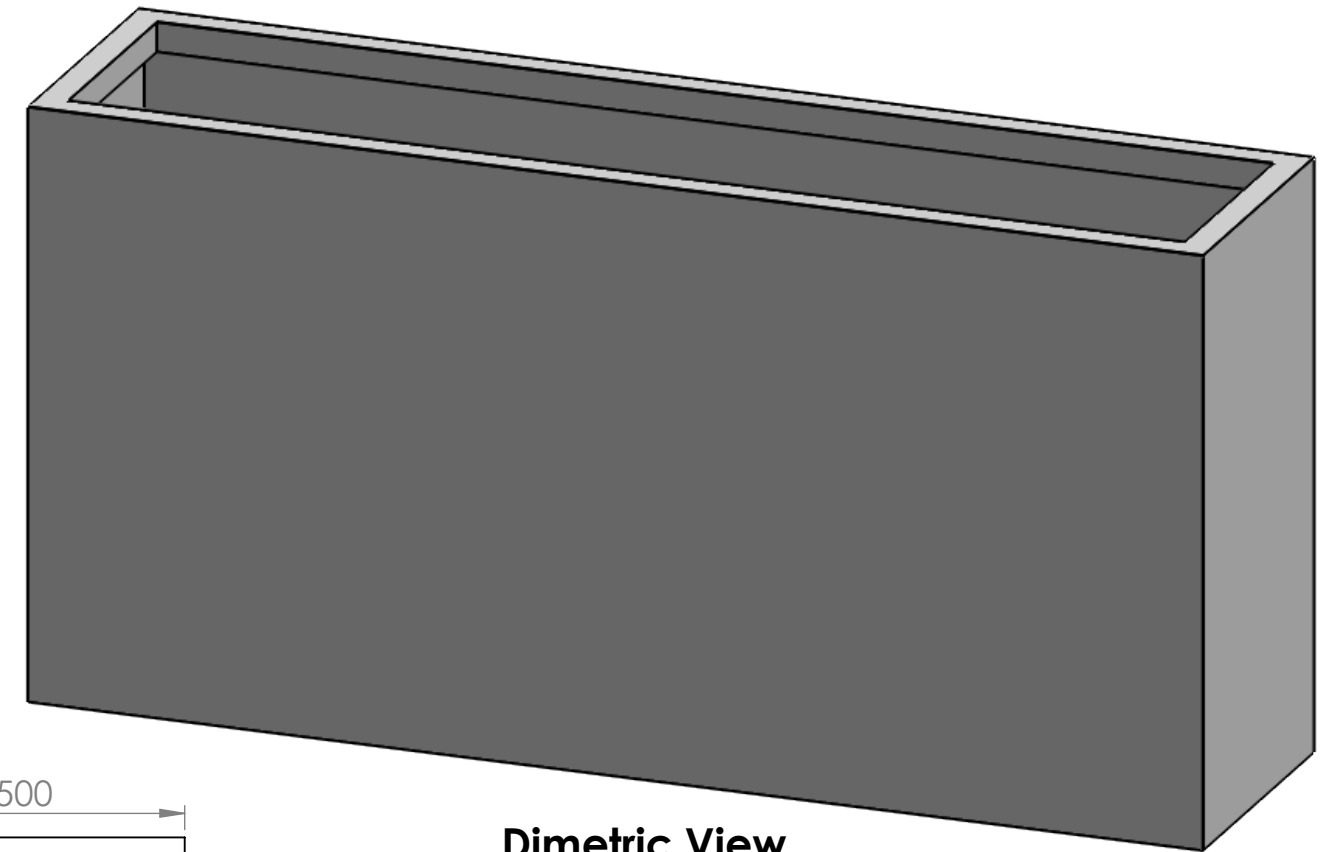

Product Dimensions : 2000L X 500W X 1000H

Date : 8/5/2020

Revision : 1

Top View

Dimetric View

Section View A-A

Side View