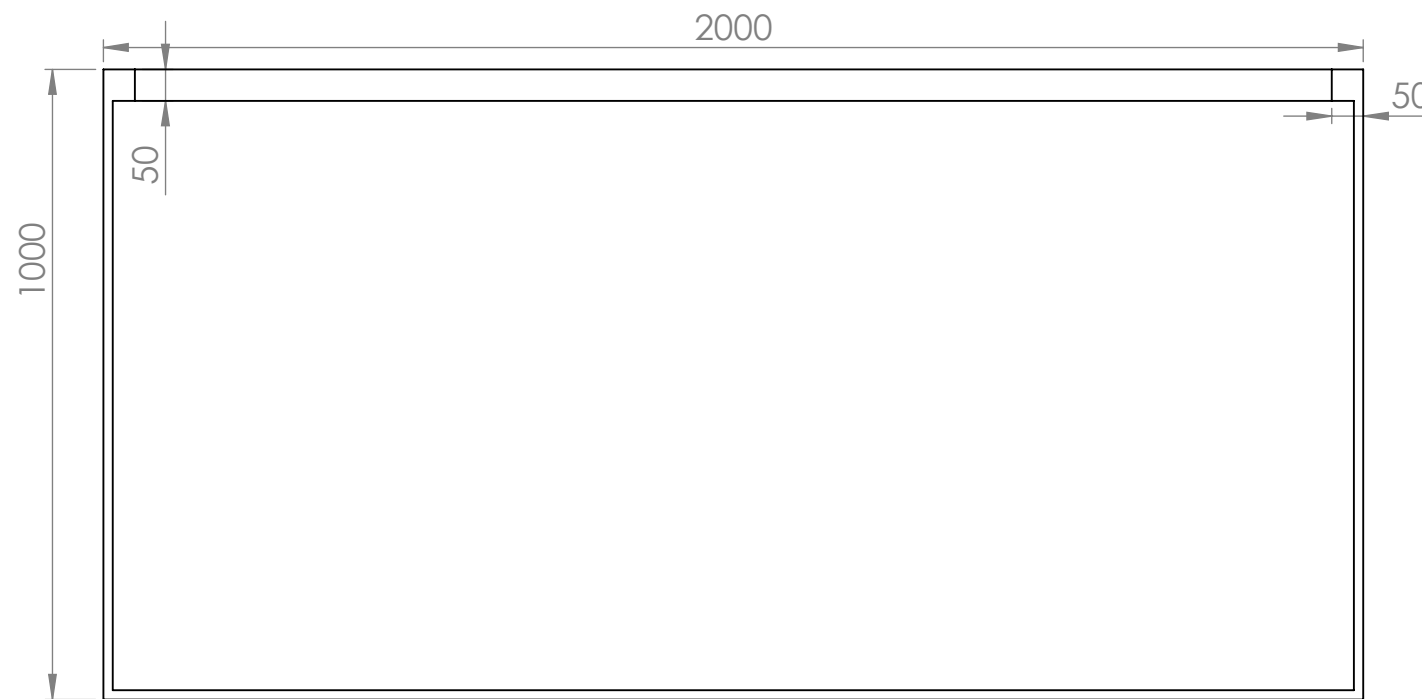

Product Dimensions : 2000L X 500W X 1000H

Date : 8/5/2020

Revision : 1

Top View

Dimetric View

Section View A-A

Side View