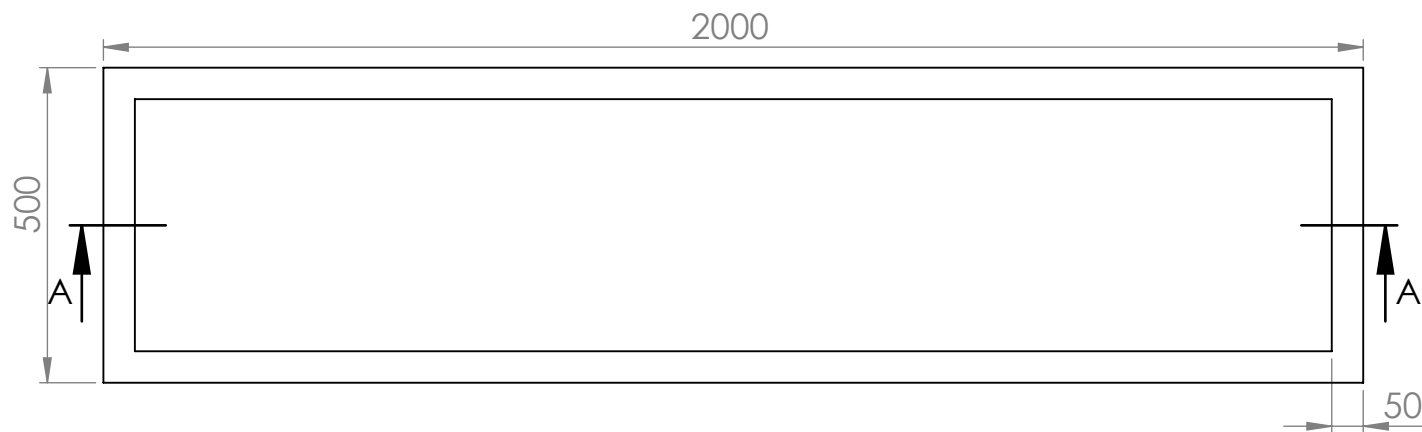

Product Dimensions : 2000L X 500W X 1000H

Date : 8/5/2020

Revision : 1

Top View

Dimetric View

Section View A-A

Side View