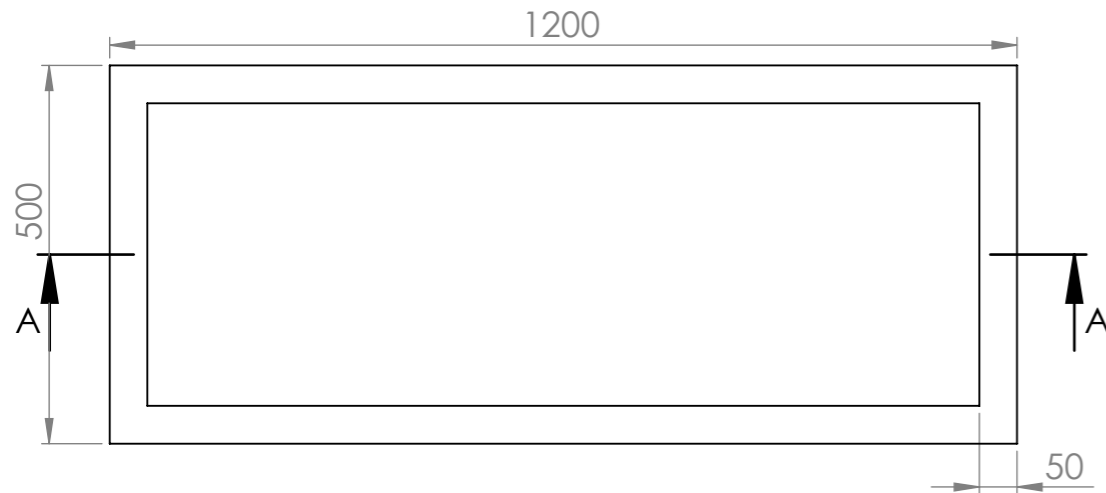

Product Dimensions : 1200L X 500W X 1000H

Date : 8/5/2020

Revision : 1

Top View

Section View A-A

Side View

Dimetric View