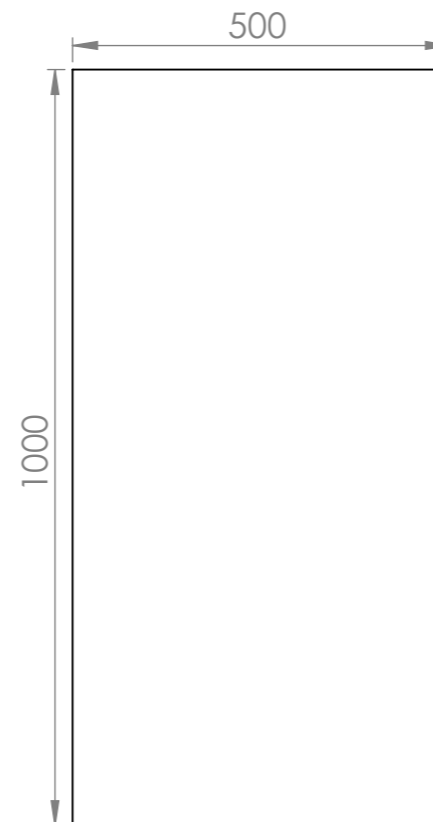

Product Dimensions : 1200L X 500W X 1000H

Date : 8/5/2020

Revision : 1

Top View

Section View A-A

Side View

Dimetric View