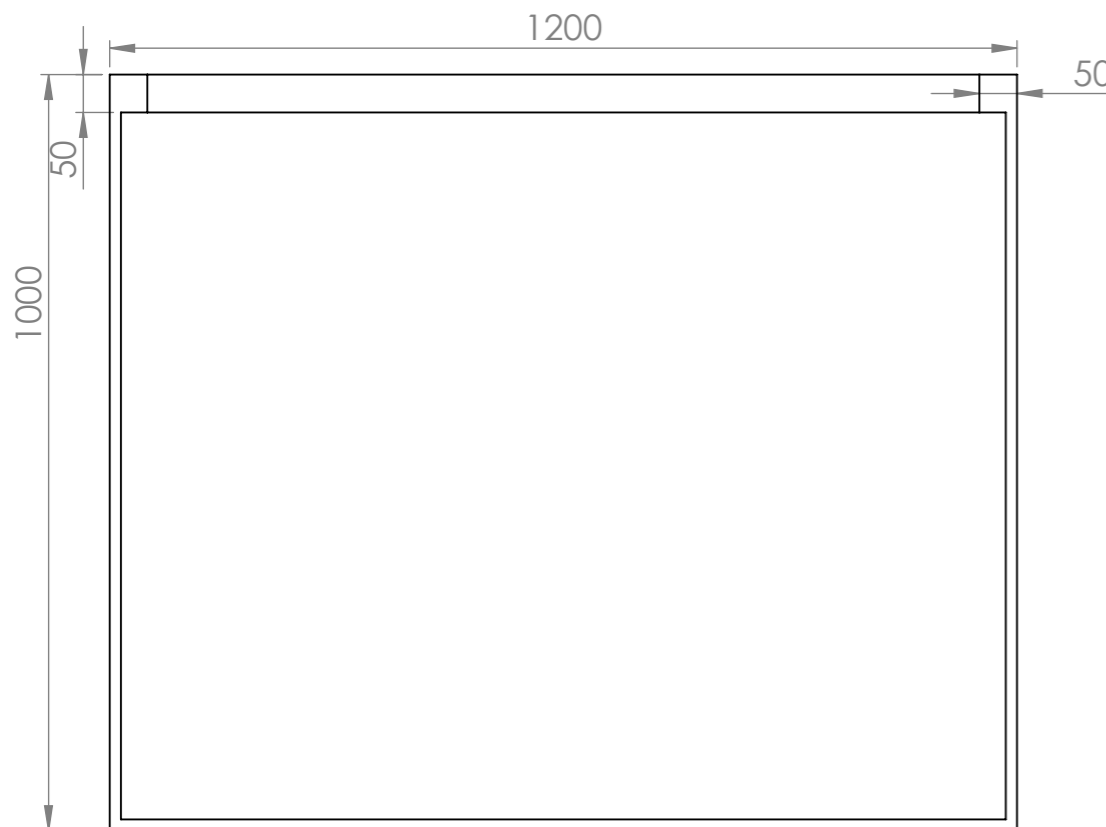

Commercial Pots

Commercial Pots

Blue Mountains

1300 554 575

commercial@commercialpots.com.au

commercialpots.com.au

Copyright Commercial Pots

Product Name : Slim Trough Planter 1200L 1000H

Product Dimensions : 1200L X 500W X 1000H

Date : 8/5/2020

Revision : 1

Top View

Section View A-A

Side View

Dimetric View