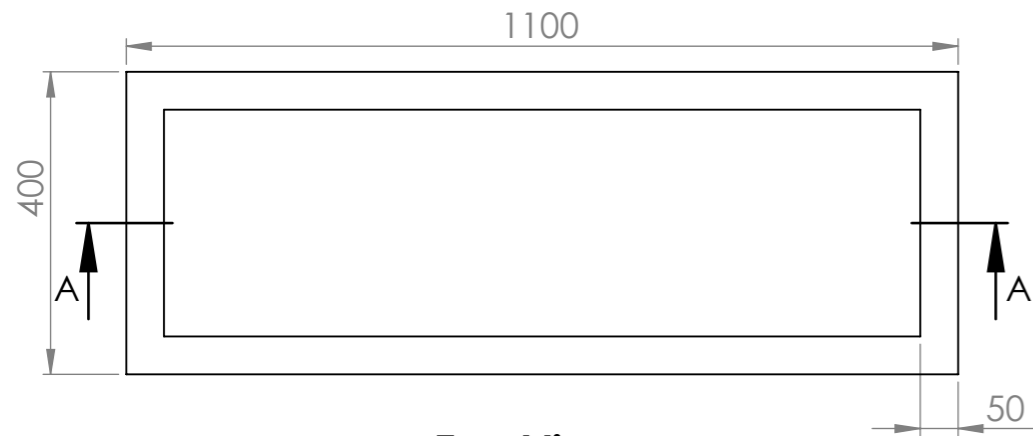

Commercial Pots

**Commercial Pots
Blue Mountains**

1300 554 575

commercial@commercialpots.com.au

commercialpots.com.au

Copyright Commercial Pots

Product Name : Slim Trough Planter 1100

Product Dimensions : 1100L X 400W X 1100H

Date : 8/5/2020

Revision : 1

Top View

Section View A-A

Side View

Dimetric View