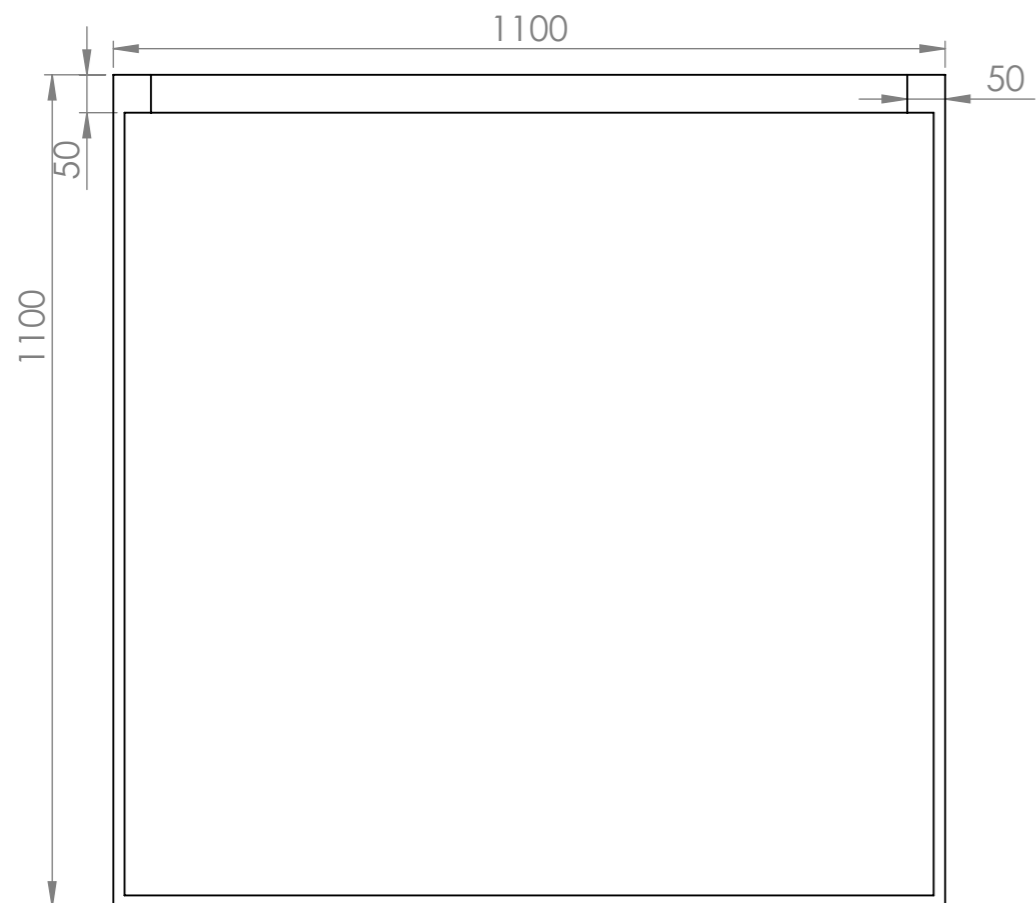

Commercial Pots

**Commercial Pots
Blue Mountains**

1300 554 575

commercial@commercialpots.com.au

commercialpots.com.au

Copyright Commercial Pots

Product Name : Slim Trough Planter 1100

Product Dimensions : 1100L X 400W X 1100H

Date : 8/5/2020

Revision : 1

Top View

Section View A-A

Side View

Dimetric View