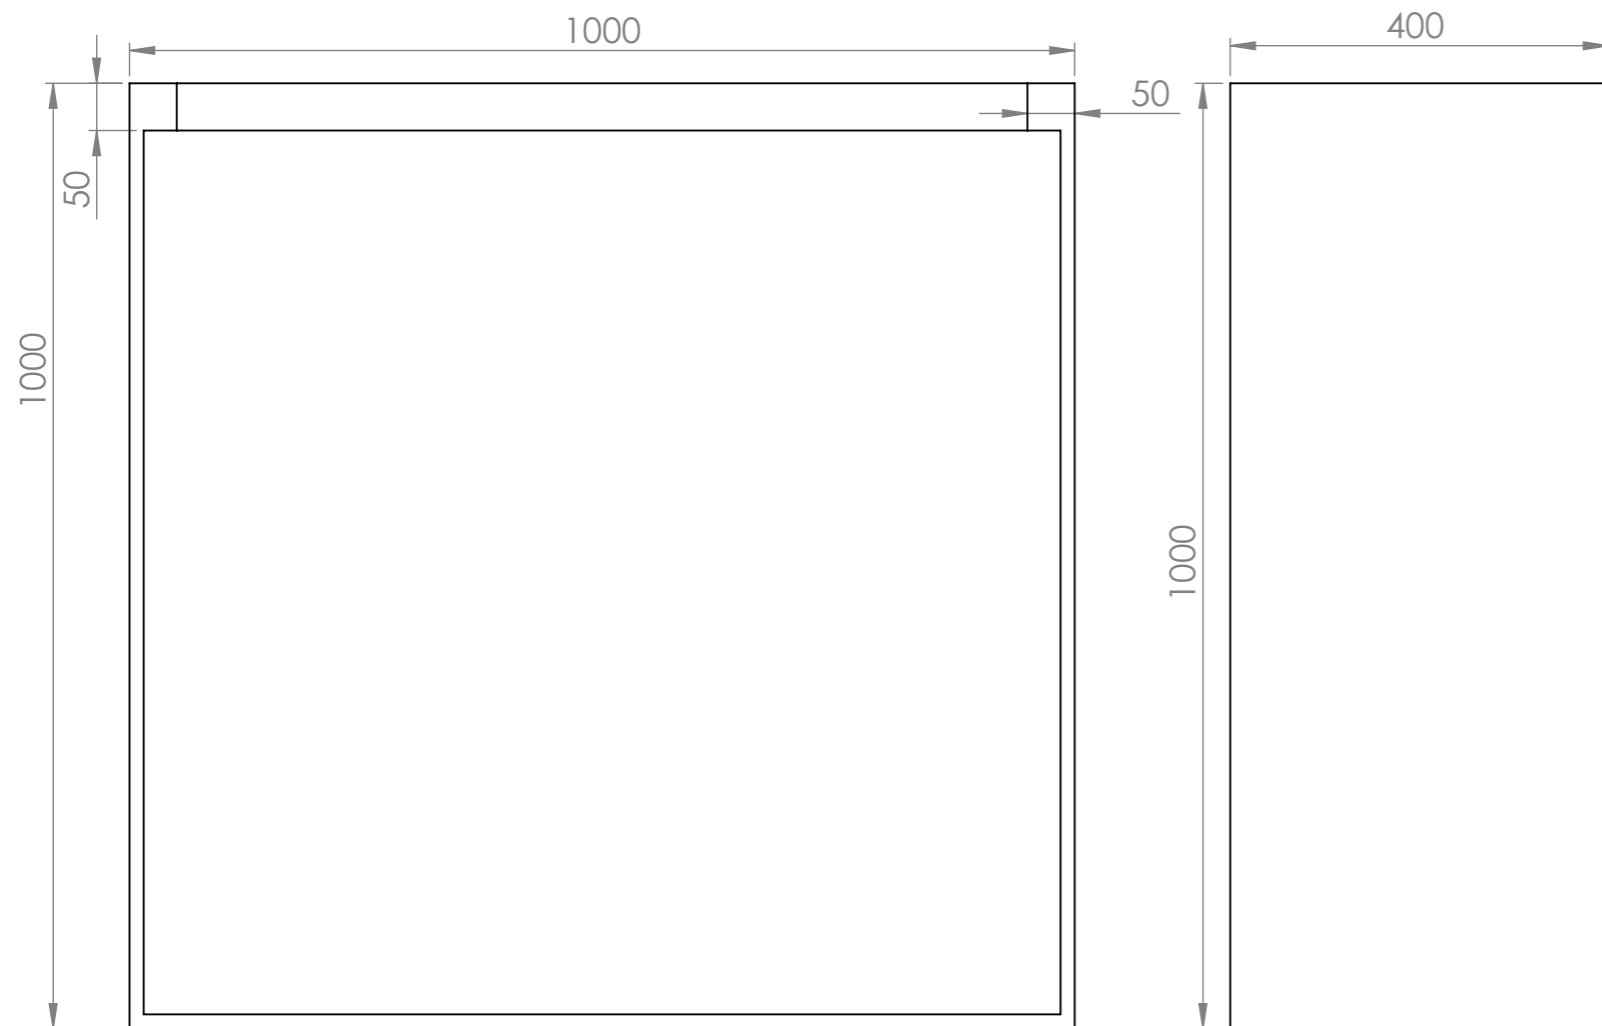

Product Dimensions : 1000L X 400W X 1000H

Date : 8/5/2020

Revision : 1

Top View

Section View A-A

Side View

Dimetric View