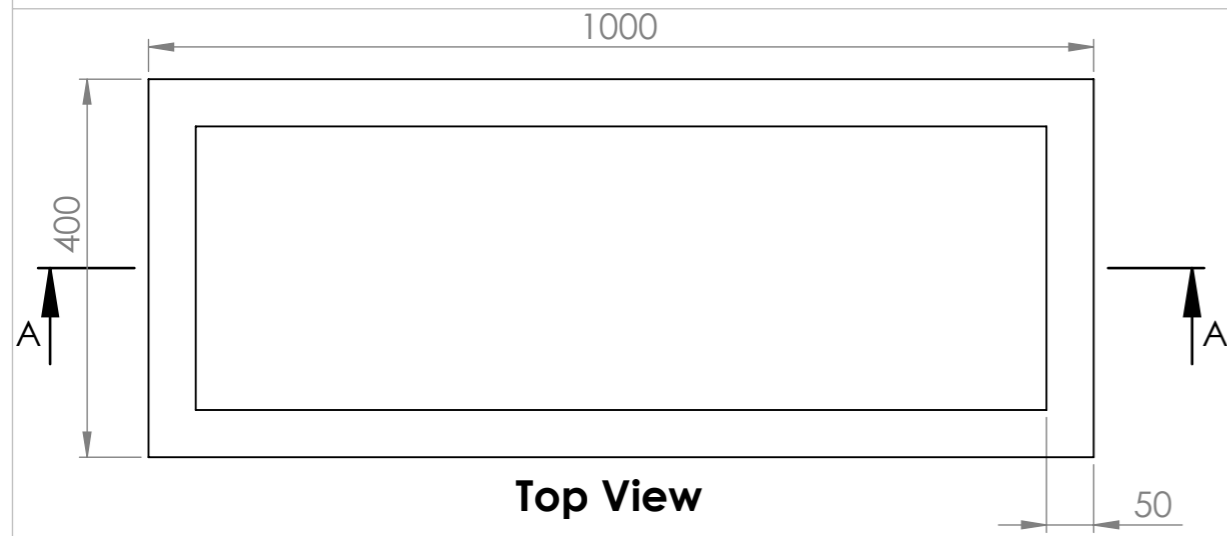

Product Dimensions : 1000L X 400W X 1000H

Date : 8/5/2020

Revision : 1

Top View

Section View A-A

Side View

Dimetric View