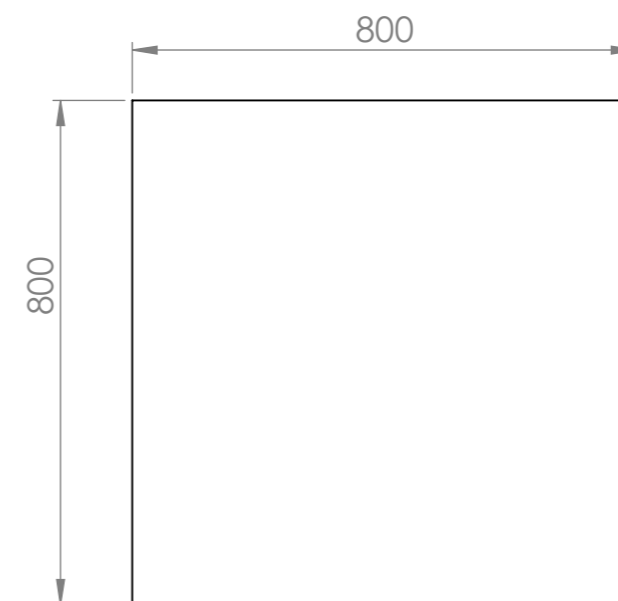

Commercial Pots

Commercial Pots
Blue Mountains
1300 554 575
commercial@commercialpots.com.au
commercialpots.com.au
Copyright Commercial Pots

Product Name : Cube Planter 800

Product Dimensions : 800L X 800W X 800H

Date : 8/5/2020

Revision : 1

Top View

Dimetric View

Section View A-A

Side View