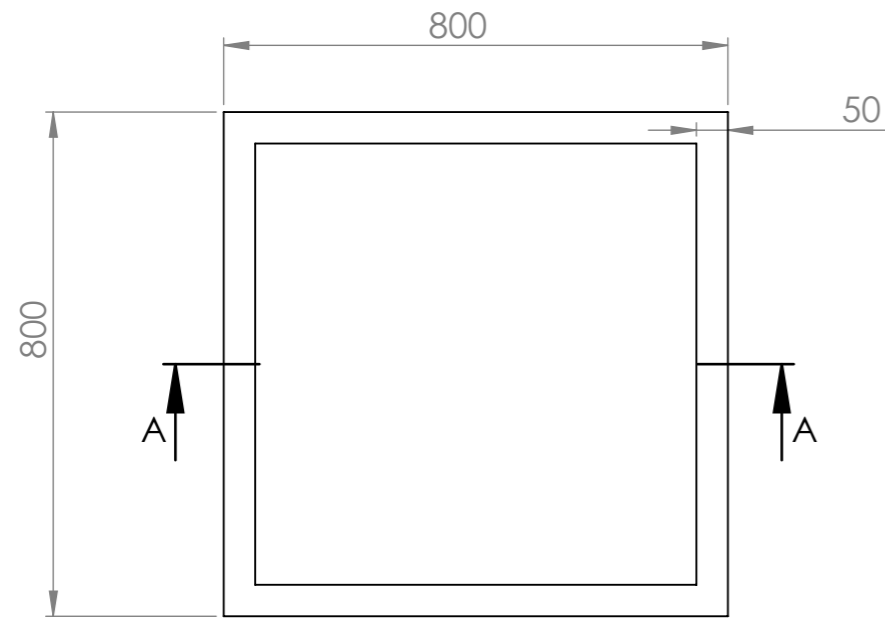

Commercial Pots

Commercial Pots
Blue Mountains
1300 554 575
commercial@commercialpots.com.au
commercialpots.com.au
Copyright Commercial Pots

Product Name : Cube Planter 800

Product Dimensions : 800L X 800W X 800H

Date : 8/5/2020

Revision : 1

Top View

Dimetric View

Section View A-A

Side View