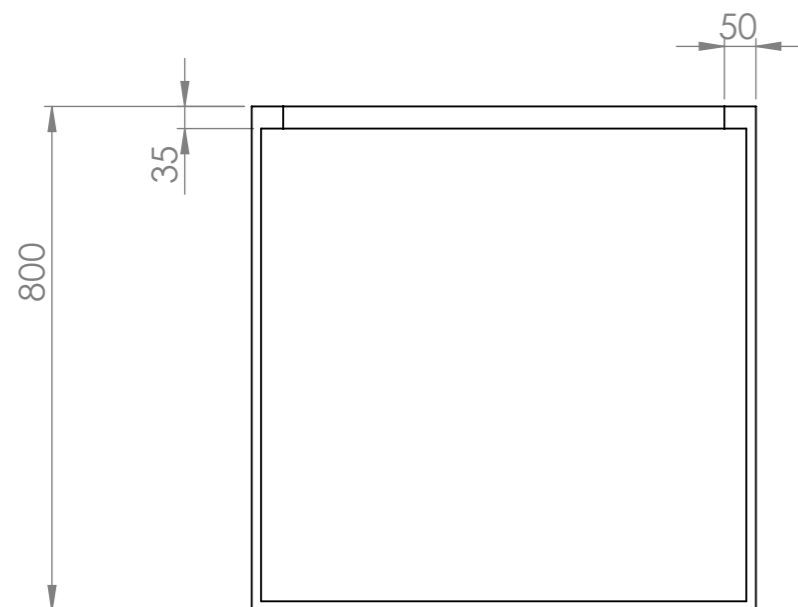

Commercial Pots

Commercial Pots
Blue Mountains
1300 554 575
commercial@commercialpots.com.au
commercialpots.com.au
Copyright Commercial Pots

Product Name : Cube Planter 800

Product Dimensions : 800L X 800W X 800H

Date : 8/5/2020

Revision : 1

Top View

Dimetric View

Section View A-A

Side View