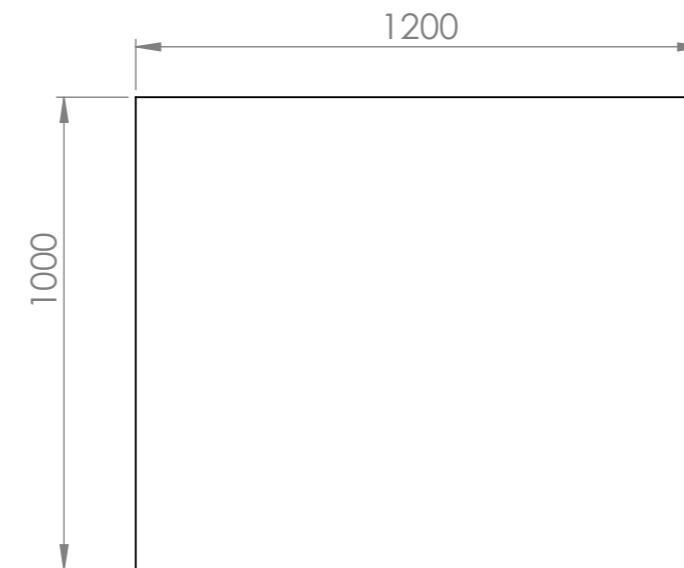

Commercial Pots

Commercial Pots
Blue Mountains
1300 554 575
commercial@commercialpots.com.au
commercialpots.com.au
Copyright Commercial Pots

Product Name : Cube Planter 1200

Product Dimensions : 1200L X 1200W X 1000H

Date : 8/5/2020 **Revision :** 1

Top View

Dimetric View

Section View A-A

Side View