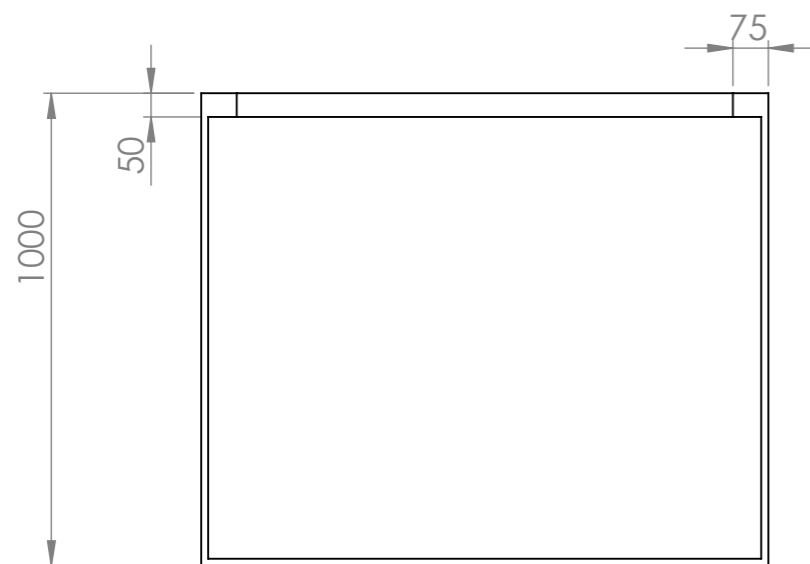

Commercial Pots

Commercial Pots
Blue Mountains
1300 554 575
commercial@commercialpots.com.au
commercialpots.com.au
Copyright Commercial Pots

Product Name : Cube Planter 1200

Product Dimensions : 1200L X 1200W X 1000H

Date : 8/5/2020 **Revision :** 1

Top View

Dimetric View

Section View A-A

Side View