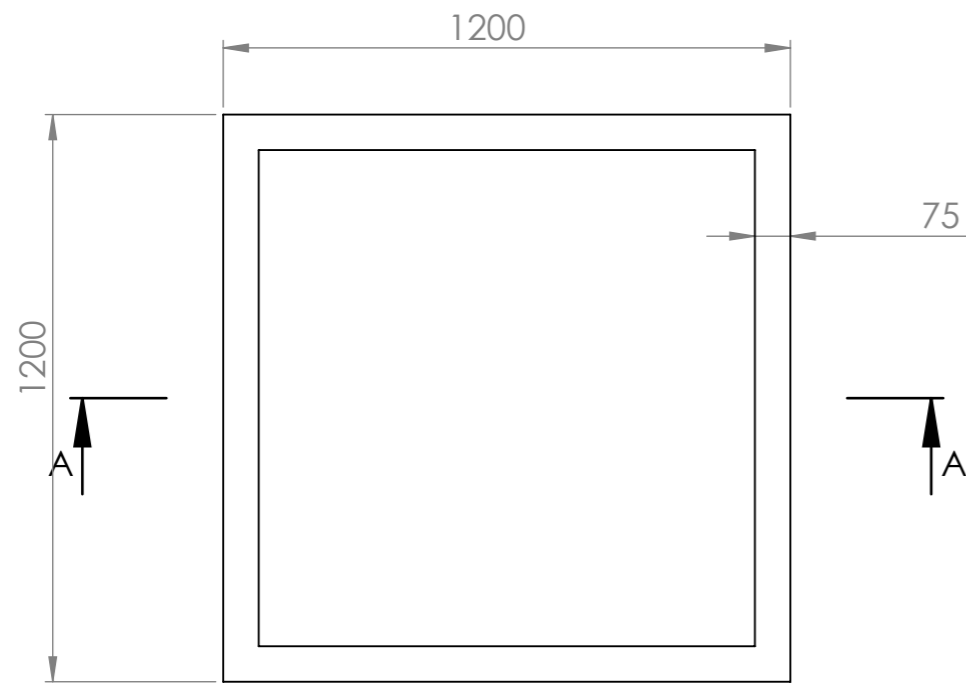

Commercial Pots

Commercial Pots
Blue Mountains
1300 554 575
commercial@commercialpots.com.au
commercialpots.com.au
Copyright Commercial Pots

Product Name : Cube Planter 1200

Product Dimensions : 1200L X 1200W X 1000H

Date : 8/5/2020 **Revision :** 1

Top View

Dimetric View

Section View A-A

Side View