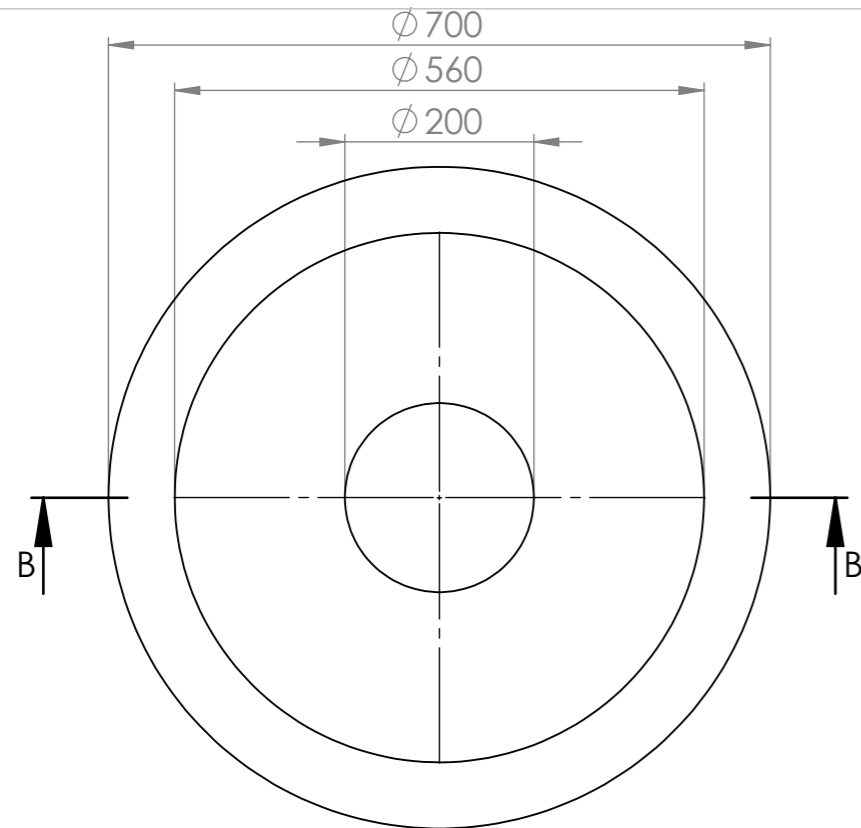

Commercial Pots

Commercial Pots
Blue Mountains
1300 554 575
commercial@commercialpots.com.au
commercialpots.com.au
Copyright Commercial Pots

Product Name : City Bowl 700 low

Product Dimensions : 700D x 500H

Date : 5/5/2020

Revision : 1

Top View

Side View

Section View B-B

Dimetric View