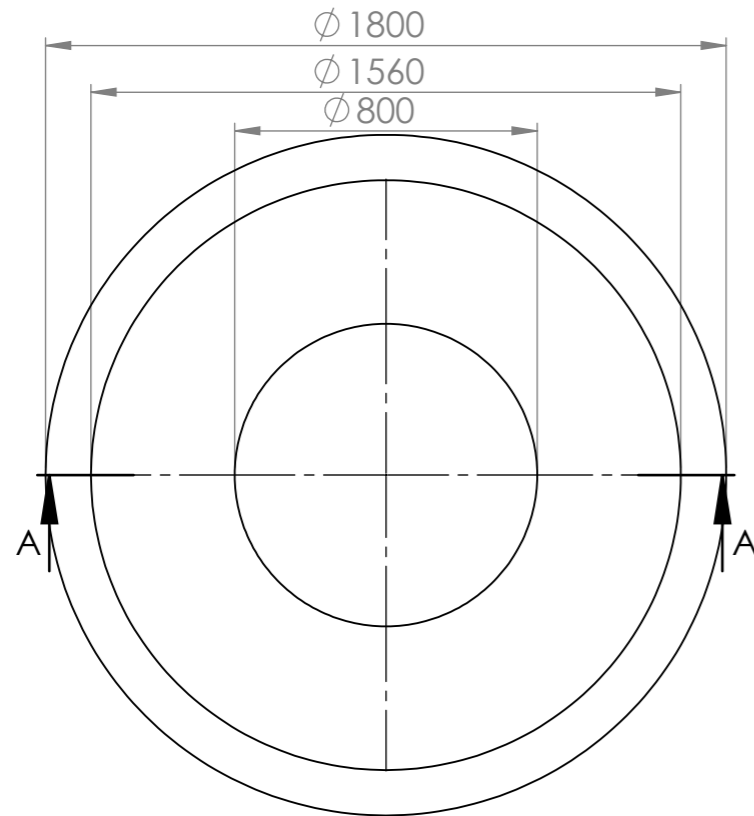

Commercial Pots

Commercial Pots
Blue Mountains
1300 554 575
commercial@commercialpots.com.au
commercialpots.com.au
Copyright Commercial Pots

Product Name : City Bowl 1800

Product Dimensions : 1800D x 1000H

Date : 5/5/2020

Revision : 1

Top View

Side View

Section View A-A

Dimetric View