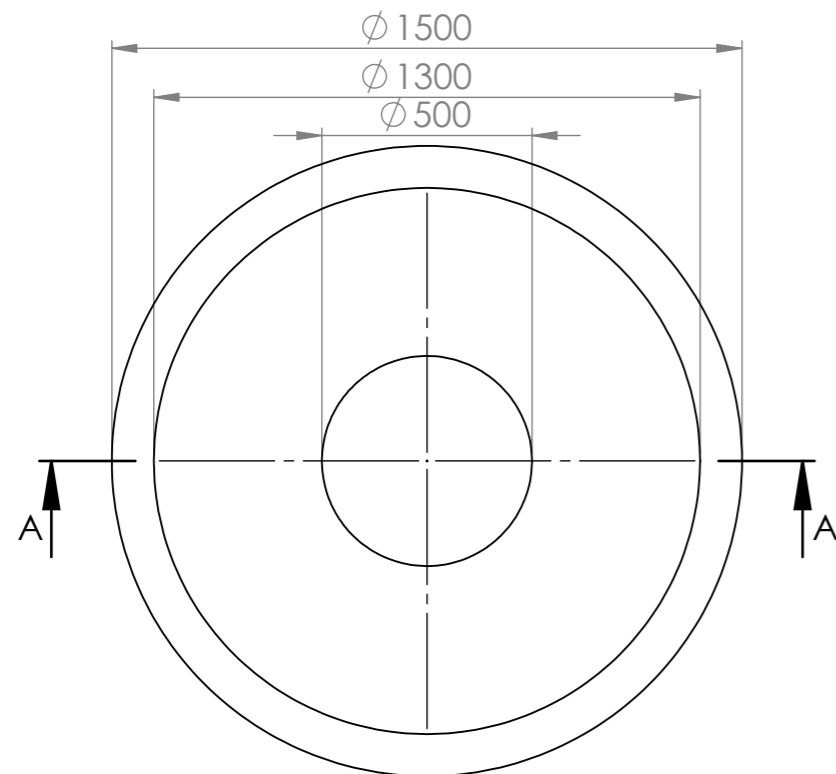

Commercial Pots

Commercial Pots
Blue Mountains
1300 554 575
commercial@commercialpots.com.au
commercialpots.com.au
Copyright Commercial Pots

Product Name : City Bowl 1500 low

Product Dimensions : 1500D x 500H

Date : 5/5/2020

Revision : 1

Top View

Side View

Section View A-A

Dimetric View