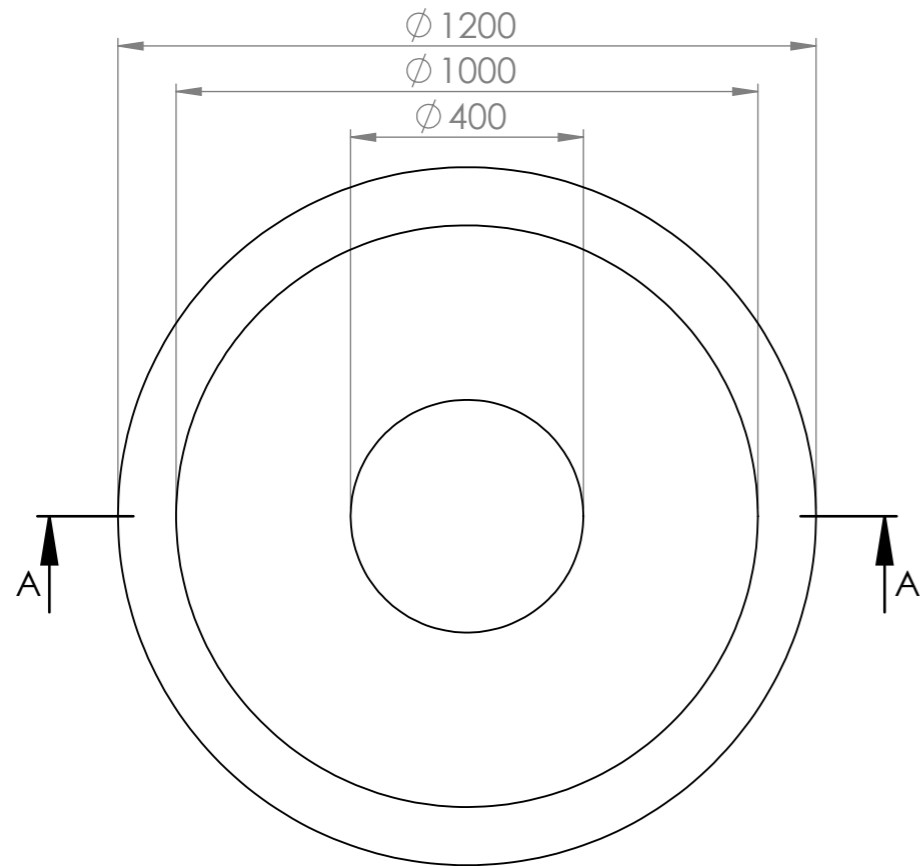

Commercial Pots

Commercial Pots
Blue Mountains
1300 554 575
commercial@commercialpots.com.au
commercialpots.com.au
Copyright Commercial Pots

Product Name : City Bowl 1200 High

Product Dimensions : 1200D x 1000H

Date : 5/5/2020

Revision : 1

Top View

Section View A-A

Side View

Dimetric view