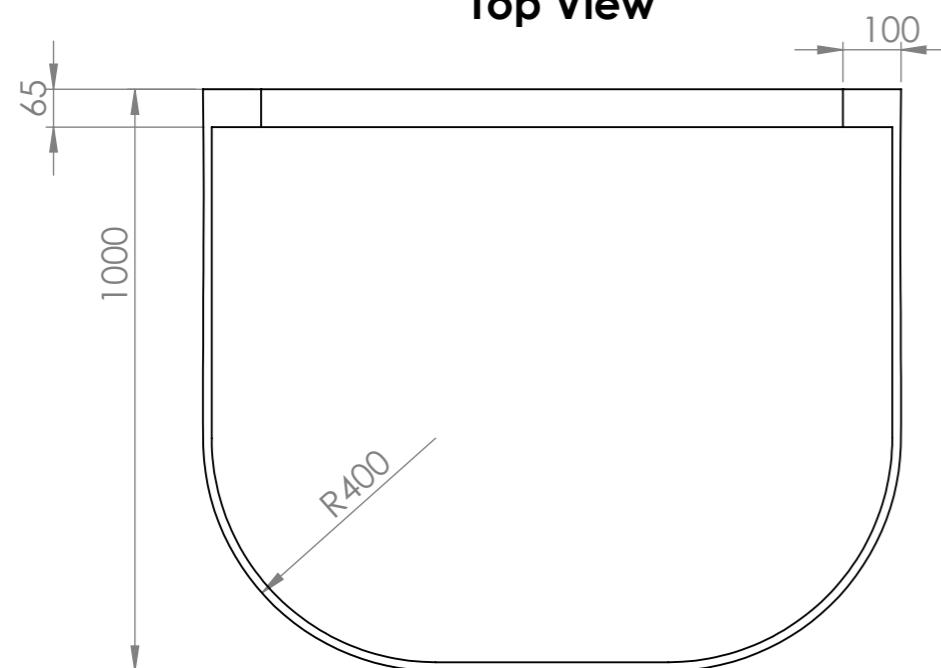

Commercial Pots

Commercial Pots
Blue Mountains
1300 554 575
commercial@commercialpots.com.au
commercialpots.com.au
Copyright Commercial Pots

Product Name : City Bowl 1200 High

Product Dimensions : 1200D x 1000H

Date : 5/5/2020

Revision : 1

Top View

Section View A-A

Side View

Dimetric view