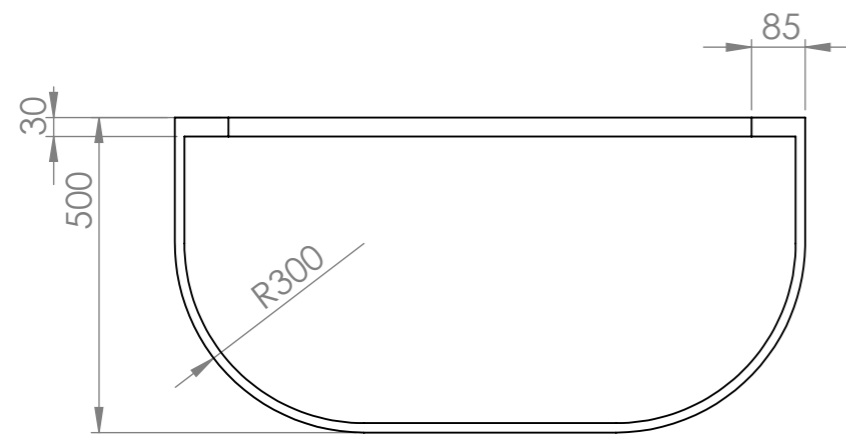

Commercial Pots

Commercial Pots
Blue Mountains
1300 554 575
commercial@commercialpots.com.au
commercialpots.com.au
Copyright Commercial Pots

Product Name : City Bowl 1000 low

Product Dimensions : 1000D x 500H

Date : 5/5/2020

Revision : 1

Top View

Section View A-A

Side View

Dimetric view