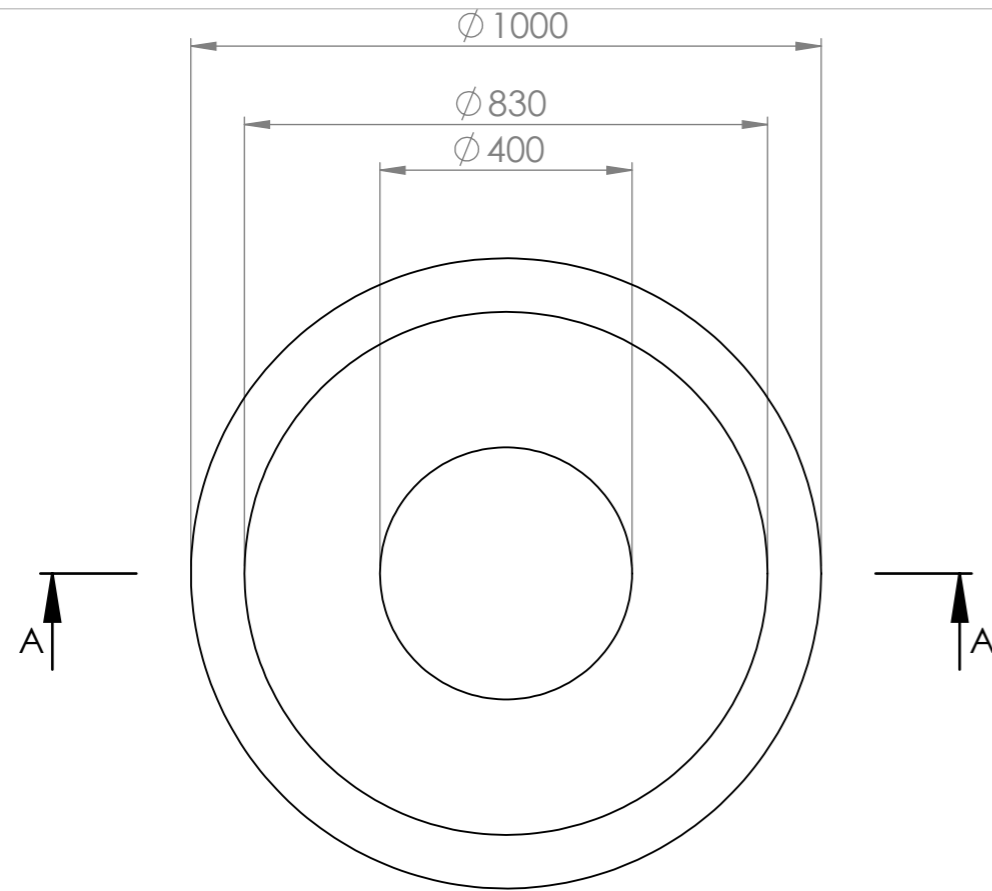

Commercial Pots

Commercial Pots
Blue Mountains
1300 554 575
commercial@commercialpots.com.au
commercialpots.com.au
Copyright Commercial Pots

Product Name : City Bowl 1000 low

Product Dimensions : 1000D x 500H

Date : 5/5/2020

Revision : 1

Top View

Section View A-A

Side View

Dimetric view