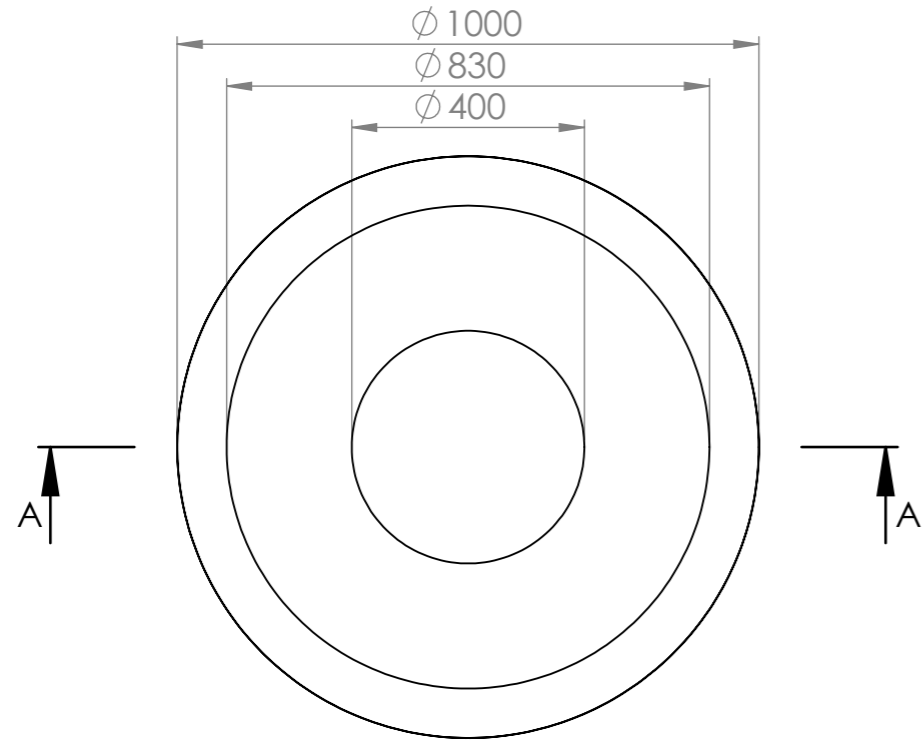

Commercial Pots

Commercial Pots
Blue Mountains
1300 554 575
commercial@commercialpots.com.au
commercialpots.com.au
Copyright Commercial Pots

Product Name : City Bowl 1000 High

Product Dimensions : 1000D x 1000H

Date : 5/5/2020

Revision : 1

Top View

Section View A-A

Side View

Dimetric view