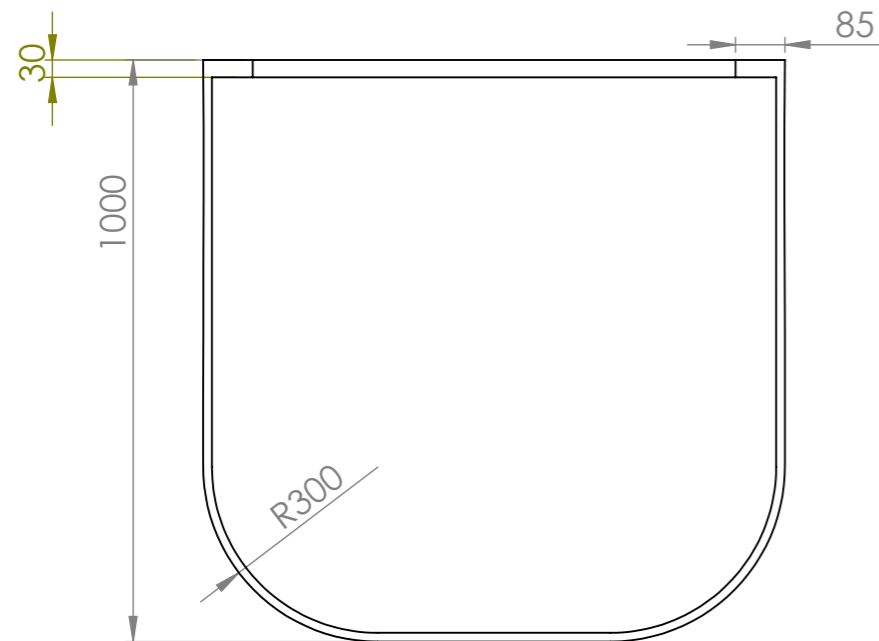

Commercial Pots

Commercial Pots
Blue Mountains
1300 554 575
commercial@commercialpots.com.au
commercialpots.com.au
Copyright Commercial Pots

Product Name : City Bowl 1000 High

Product Dimensions : 1000D x 1000H

Date : 5/5/2020

Revision : 1

Top View

Section View A-A

Side View

Dimetric view